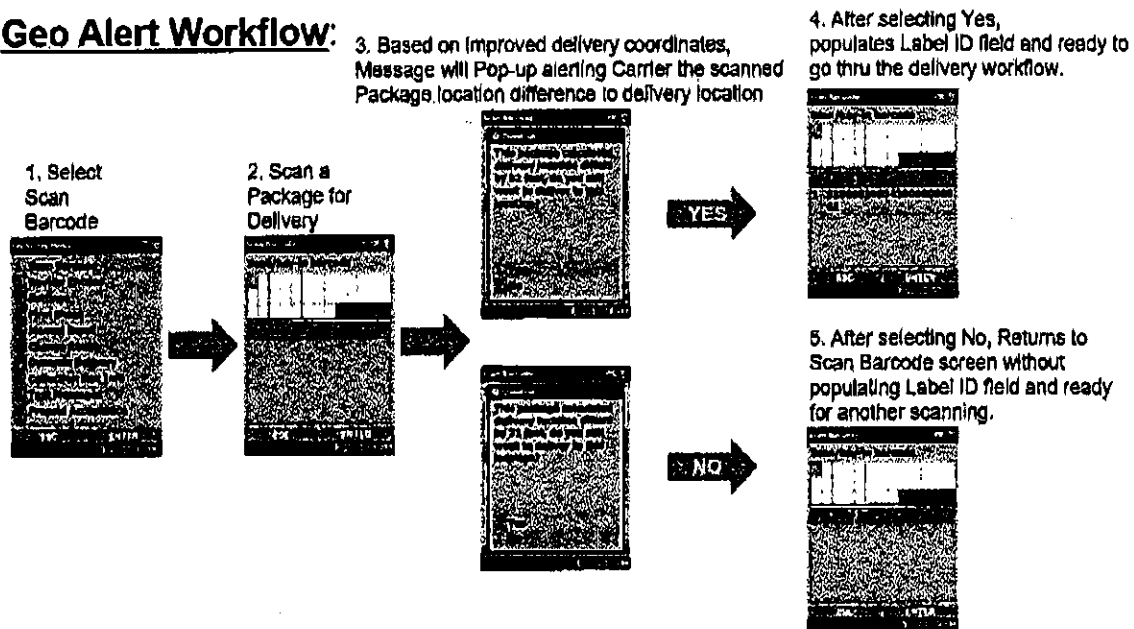

MDD GEO Alert Delivery Feature – Expanded Pilot

A GEO Alert is an alert that notifies the carrier when a mail piece is potentially being delivered to an incorrect address or geographic location.

Anytime package is scanned for delivery, the GPS position of the device is compared to the GPS position of the destination address. If the scan is outside a predetermined distance then the MDD will provide a GEO Alert to the carrier stating that the delivery location may not be correct. The carrier will have the option to proceed with delivery or to cancel.

The MDD only provides a GEO Alert at locations with enhanced geo coordinates for both the mailbox and front door, known as Enhanced GEO Locations. Enhanced Geo locations are addresses with coordinates and an error buffer between zero and two hundred feet. The MDD will add an additional thirty feet to any address with a buffer of less than fifty feet.

The MDD compares the distance between the package scan point and the coordinates associated with the mailbox and the front door. If either are within the range of the scan, the GEO Alert is suppressed. Otherwise an alert is triggered.

Geo Alert Workflow: