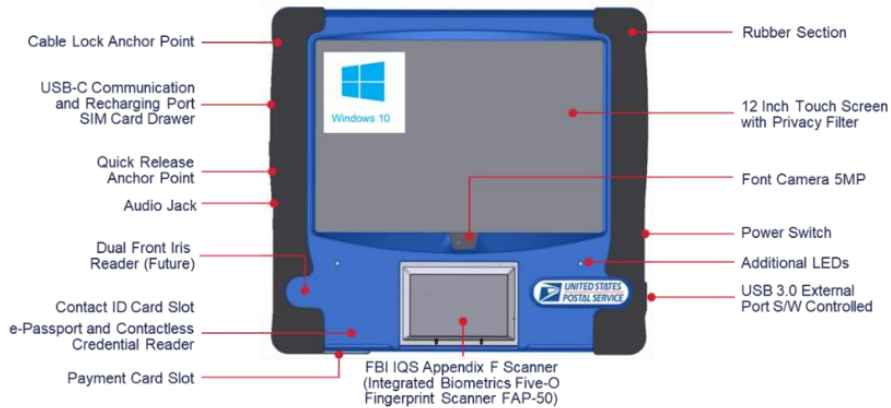

Retail Service Talk

January 2024

Enterprise Biometric Identity Services (EBIS)

The Postal Service is launching new technology to support biometric services for various government agencies. The Postal Service has deployed 392 Enterprise Biometric Identity Service (EBIS) devices to support the retail partnership with the FBI offering Identity History Summary Check (IdHSC) fingerprinting in select locations. The Postal Service will continue to deploy EBIS equipment to select Passport locations nationwide in fiscal year (FY) 2024. In Quarter 2, FY24, the Postal Service is deploying EBIS equipment to an additional 405 retail locations nationwide.

EBIS Training Sessions will be offered throughout Quarter 2.

Site and support personnel are required to attend at least one of the EBIS Training Sessions.

EBIS Training Sessions: Overview of EBIS program, equipment, and setup procedures.

Scheduled Dates:

- Thursday, January 18 at 2:30 PM – 4:00 PM EST
- Friday, January 19 at 11:30 AM – 1:00 PM EST
- Tuesday, January 23 at 10:30 AM – 12:00 PM EST; 2:00 PM – 3:30 PM EST
- Thursday, January 25 at 10:30 AM – 12:00 PM EST; 2:00 PM – 3:30 PM EST
- Tuesday, January 30 at 10:30 AM – 12:00 PM EST; 2:00 PM – 3:30 PM EST
- Thursday, February 1 at 10:30 AM – 12:00 PM EST; 2:00 PM – 3:30 PM EST

EBIS User Roles must be requested via ARIS. Each unit must have at minimum two (2) EBIS Retail Identity Services Clerk Admin role holders with other users obtaining the EBIS Retail Identity Services Clerk Role. HERO training will be assigned to employees with appropriate occupation codes in expansion offices by Human Resources, any additional training will be assigned by the employee's **HERO Learning Manager.**

HERO Courses:

Retail Admin User Role – 2023HRSC6202CR11

Retail Clerk User Role – 2022HRSC6201CR09

In the future, identity business service transactions including Biometric Capture, In-Person Proofing (IPP), and Personal Identity Verification (PIV), will be consolidated under one EBIS platform, with additional services implemented in a phased approach. EBIS will be configurable for different government agencies' requirements, removing the need for multiple platforms and equipment to process these types of transactions.

For detailed information, training material is available in the CRDO Resource Library in the EBIS Toolkit.

<https://usps365.sharepoint.com/sites/RetailCapabilityandProficiency/SitePages/Enterprise-Biometric-Identity-Services-(EBIS).aspx>