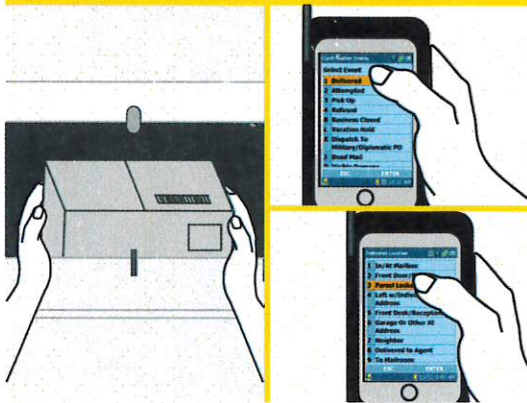

To operate this BoxLock, the carrier scans the package using the barcode reader on the bottom of the lock to open the lock. Only package barcodes that have received an "out for delivery" scan the day of delivery will open the lock. Once the carrier opens the lock, he/she will scan the package with the Mobile Delivery Device (MDD) as "delivered in parcel locker," place the package in the box, and then lock the BoxLock.

Sincerely,

A handwritten signature in blue ink, appearing to read "Alan S. Moore".

Alan S. Moore
Manager
Labor Relations Policy and Programs

Enclosures

Protecting Package Deliveries

BoxLock opens when the delivery driver scans the tracking number for a delivery that's currently out for delivery to the address of the lock.

01 IDENTIFY HOME WITH BOXLOCK

02 PRESS BUTTON TO SCAN TRACKING NUMBER

03 SECURE DELIVERY & SCAN DELIVERED

04 CLOSE FIRMLY & HOLD CLOSED TO LOCK

Additional Instructions

- Confirm package will fit in the container then scan tracking number with BoxLock.
- Pull down on the lock to open after a single beep.
- If the lock makes an immediate long beep, wait 5 seconds and try again.
- If BoxLock begins beeping rapidly after a scan, pull down on BoxLock quickly to open. If after a series of quick beeps, the lock stops beeping, the lock has relocked itself and will not reopen.
- If the package fits, scan package with MDD as delivered in parcel locker.
- After closing BoxLock, pull firmly to ensure BoxLock is locked.