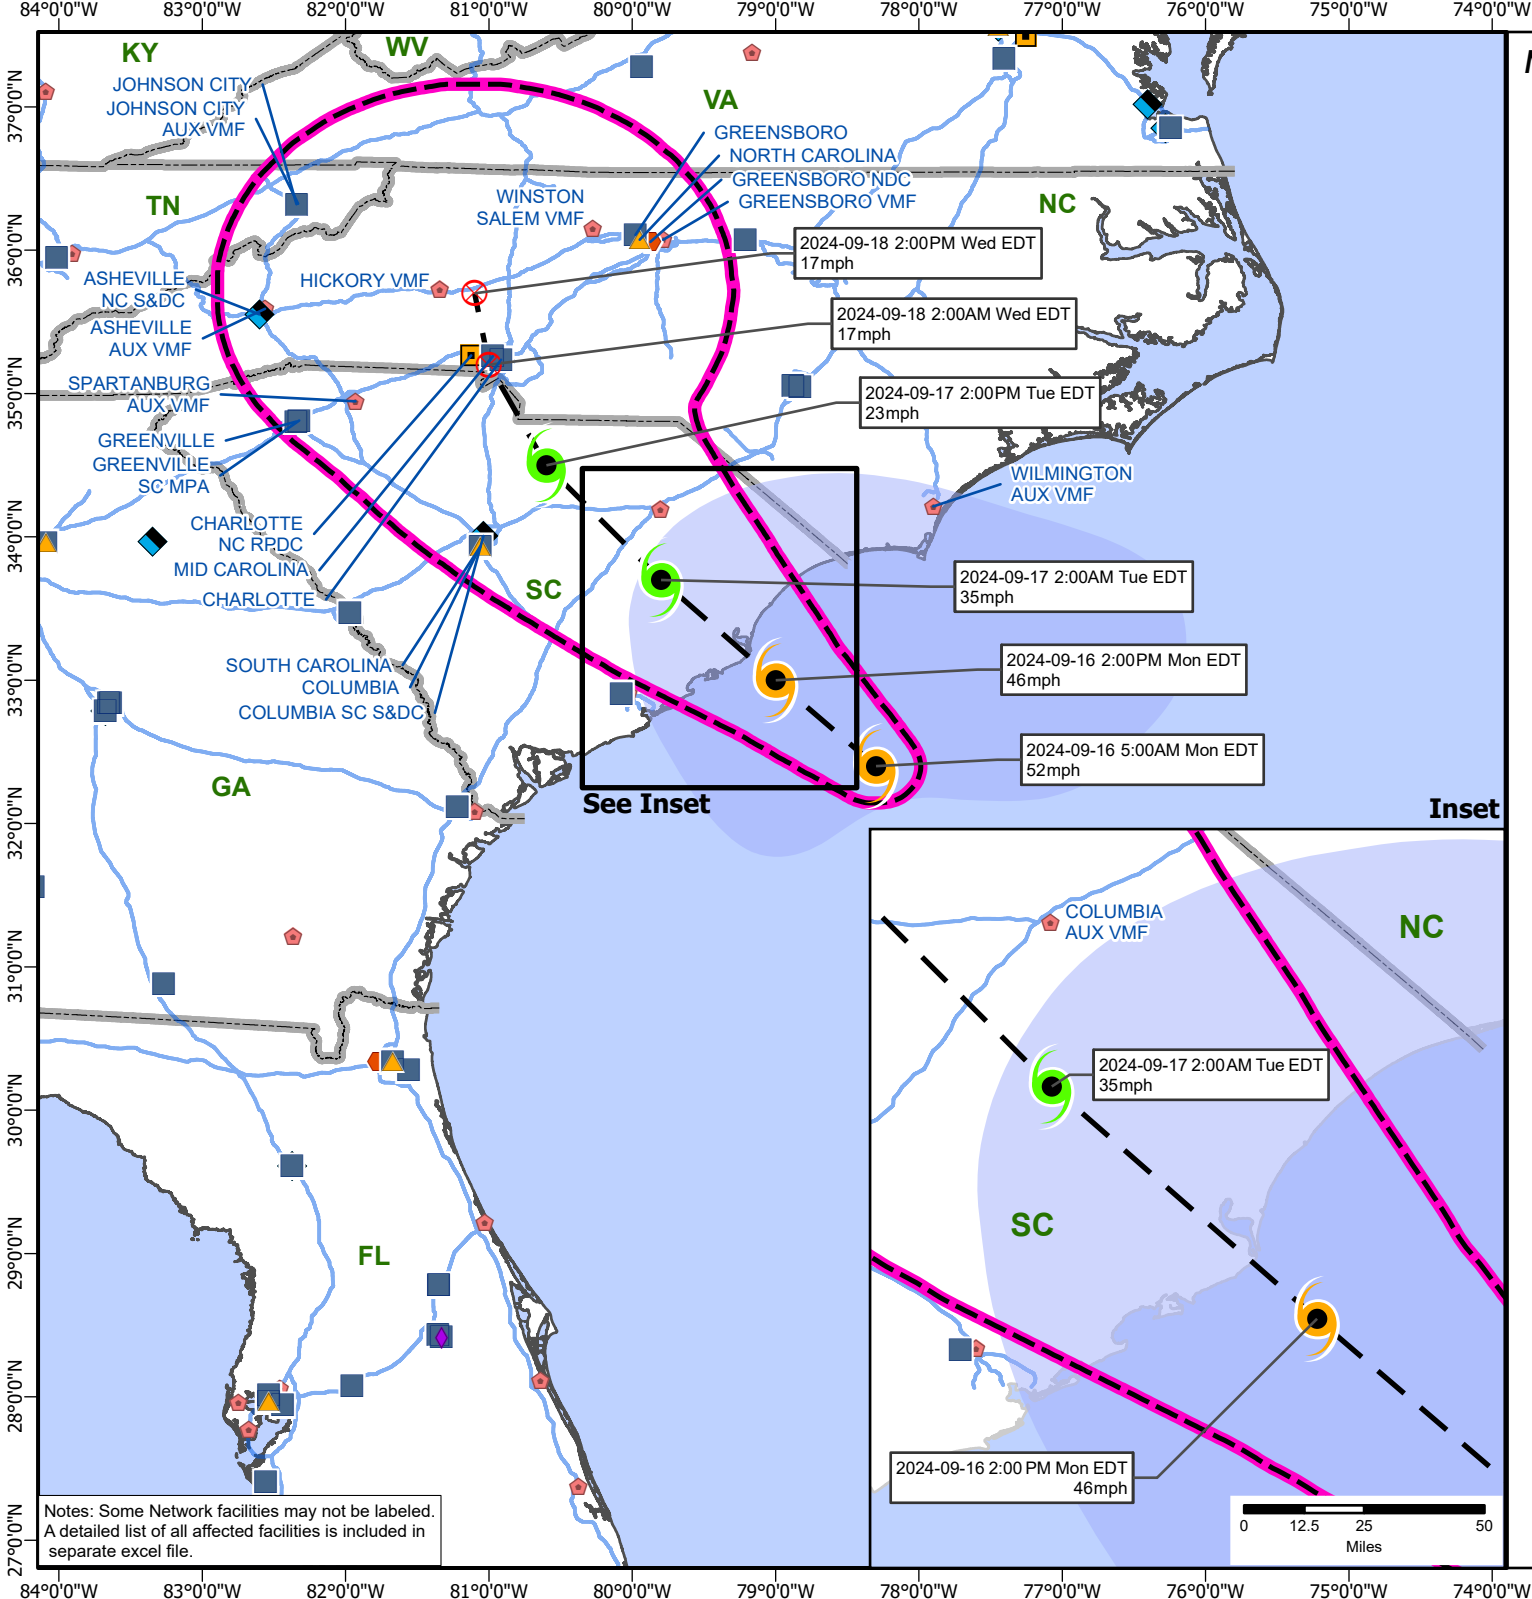

National Hurricane Center TRACK Map
PTC EIGHT
ADVISORY NUMBER 3
0500 EDT MON SEP 16, 2024

Next 120 Hours:

- - - Forecast Track
- Potential Eye Track
- Post-Tropical Cyclone or Remnants
- Tropical Depression (38 MPH or Less)
- Tropical Storm (39 - 73 MPH)
- Category I (74 - 95 MPH)
- Category II (96 - 110 MPH)
- Category III (111 - 129 MPH)
- Category IV (130 - 156 MPH)
- Category V (>156 MPH)

Tropical Storm Force Winds > 39 mph

- >64kts(74mph)
- >34kts(39mph)
- Freeway System
- State Boundary Line

Overlay of USPS Facilities

- Area Office
- District Office
- AMF
- ISC
- P&DC
- NDC
- SDC
- RPDC
- VMF