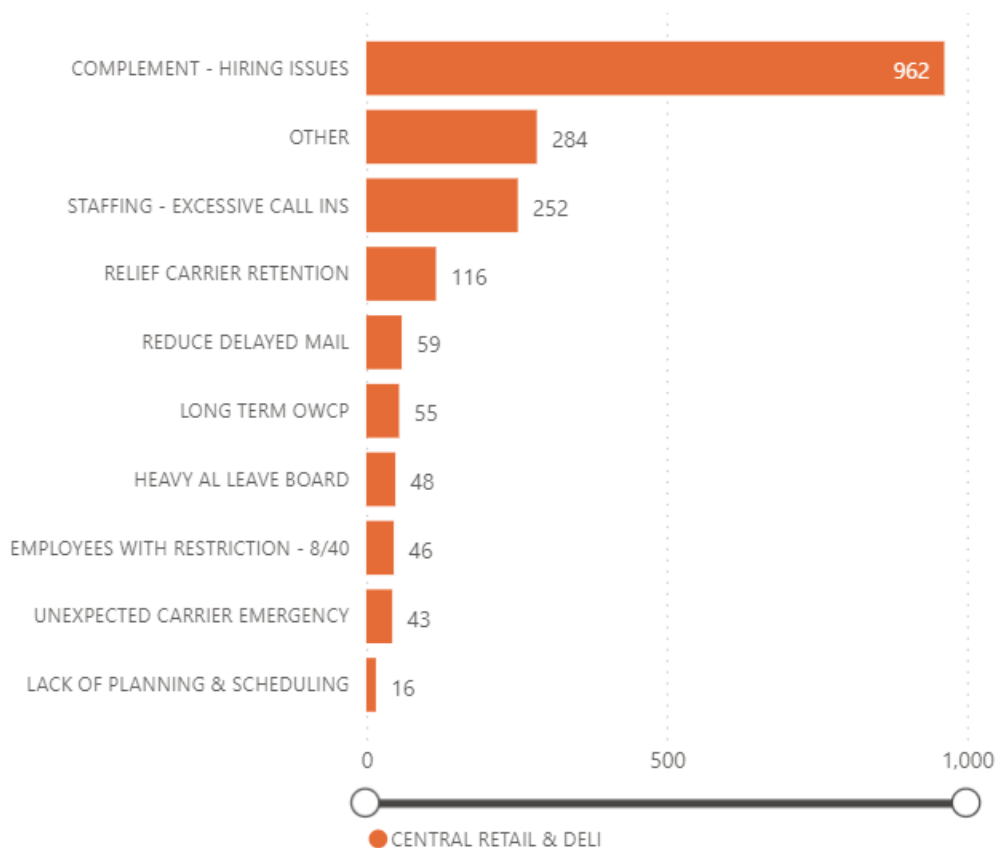

Central

Area	District	Hours
CENTRAL RETAIL & DELI	IA-NE-SD	390.92
CENTRAL RETAIL & DELI	ILLINOIS 1	16.10
CENTRAL RETAIL & DELI	ILLINOIS 2	140.25
CENTRAL RETAIL & DELI	INDIANA	113.25
CENTRAL RETAIL & DELI	KS-MO	116.00
CENTRAL RETAIL & DELI	KY-WV	114.50
CENTRAL RETAIL & DELI	MICHIGAN 1	6.25
CENTRAL RETAIL & DELI	MICHIGAN 2	122.17
CENTRAL RETAIL & DELI	MN-ND	603.42
CENTRAL RETAIL & DELI	OHIO 1	45.50
CENTRAL RETAIL & DELI	WISCONSIN	212.75
Total		1,881.10

Total Hours by Reason