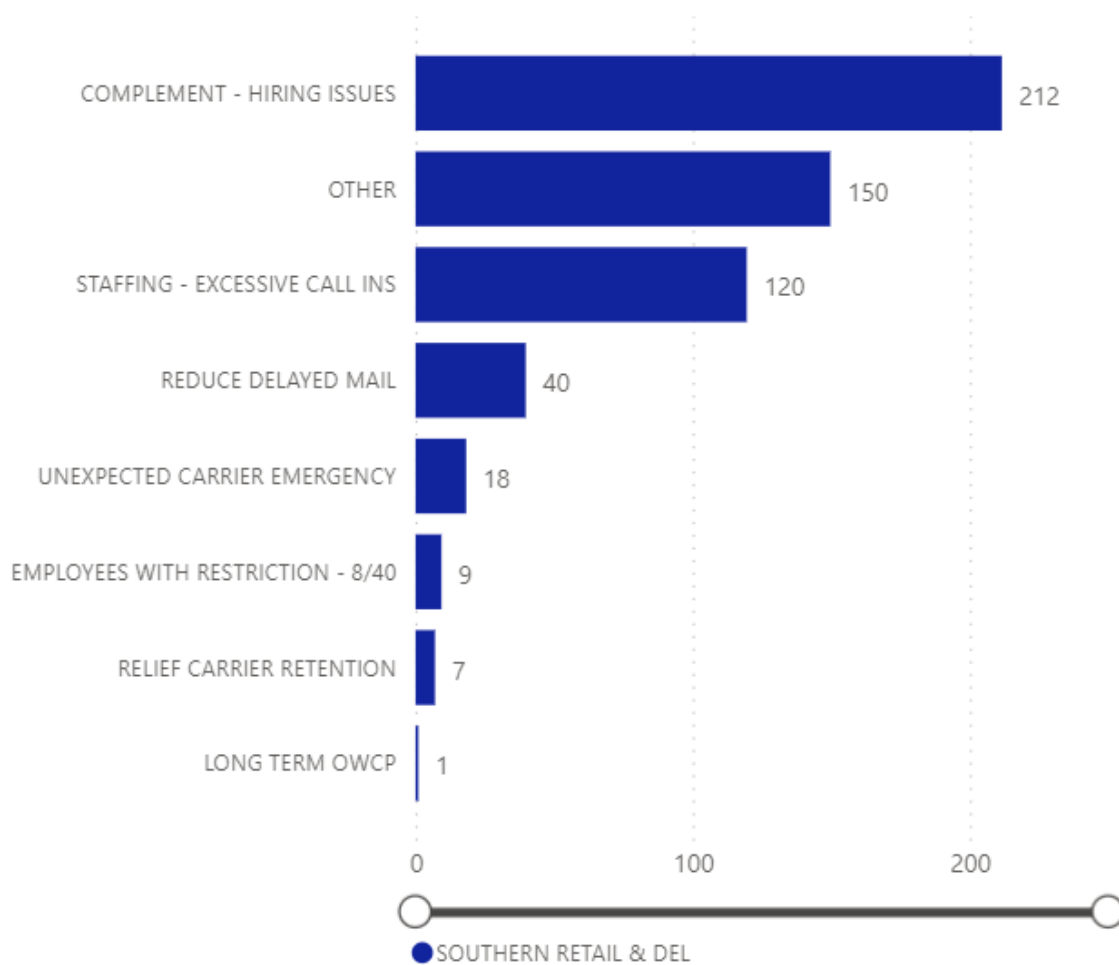

Southern

Area	District	Hours
SOUTHERN RETAIL & DEL	AL-MS	23.92
SOUTHERN RETAIL & DEL	AR-OK	144.50
SOUTHERN RETAIL & DEL	FLORIDA 1	89.42
SOUTHERN RETAIL & DEL	FLORIDA 3	8.00
SOUTHERN RETAIL & DEL	GEORGIA	8.75
SOUTHERN RETAIL & DEL	LOUISIANA	5.42
SOUTHERN RETAIL & DEL	SOUTH CAROLINA	124.33
SOUTHERN RETAIL & DEL	TENNESSEE	101.83
SOUTHERN RETAIL & DEL	TEXAS 1	38.92
SOUTHERN RETAIL & DEL	TEXAS 3	11.00
Total		556.08

Total Hours by Reason