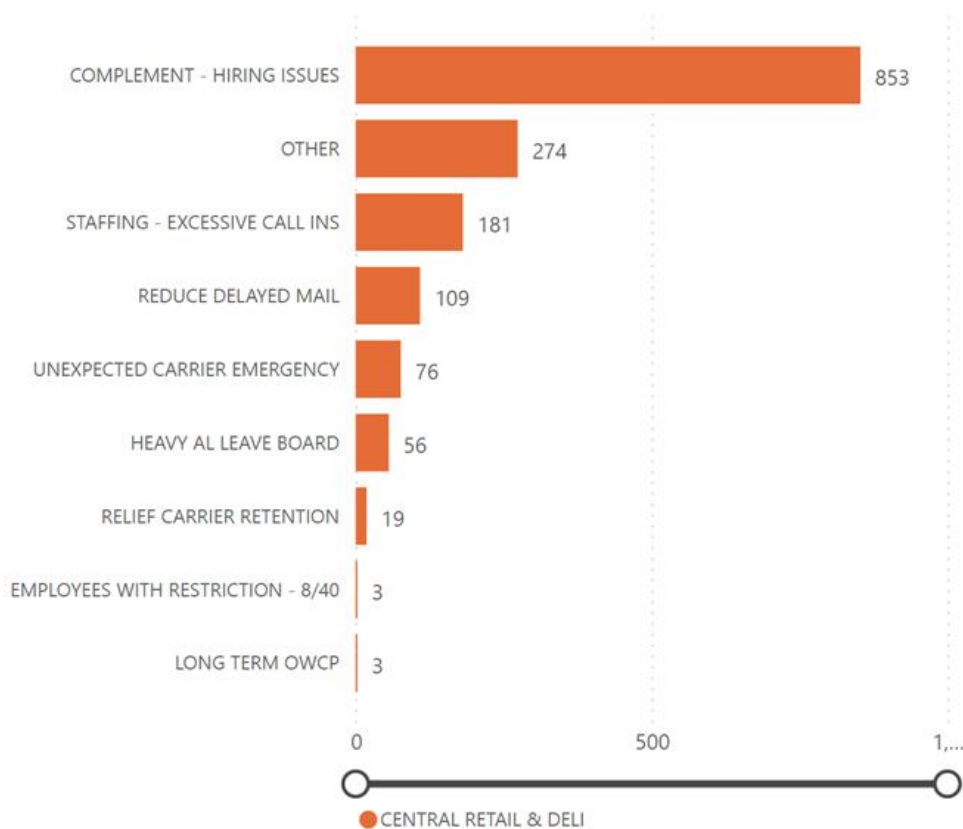

Total Hours by Reason

Central

Area	District	Hours
CENTRAL RETAIL & DELI	MN-ND	716.65
CENTRAL RETAIL & DELI	WISCONSIN	199.58
CENTRAL RETAIL & DELI	IA-NE-SD	189.25
CENTRAL RETAIL & DELI	ILLINOIS 2	180.35
CENTRAL RETAIL & DELI	KS-MO	86.17
CENTRAL RETAIL & DELI	MICHIGAN 2	64.00
CENTRAL RETAIL & DELI	OHIO 1	54.58
CENTRAL RETAIL & DELI	ILLINOIS 1	47.75
CENTRAL RETAIL & DELI	KY-WV	24.50
CENTRAL RETAIL & DELI	INDIANA	8.00
CENTRAL RETAIL & DELI	MICHIGAN 1	2.00

Total

1,572.83

Total Hours by Reason

Southern

Area	District	Hours
SOUTHERN RETAIL & DEL	AL-MS	59.67
SOUTHERN RETAIL & DEL	SOUTH CAROLINA	44.75
SOUTHERN RETAIL & DEL	AR-OK	24.67
SOUTHERN RETAIL & DEL	GEORGIA	13.00
SOUTHERN RETAIL & DEL	FLORIDA 1	11.50
SOUTHERN RETAIL & DEL	LOUISIANA	11.42
SOUTHERN RETAIL & DEL	TENNESSEE	10.75
SOUTHERN RETAIL & DEL	TEXAS 3	9.00
SOUTHERN RETAIL & DEL	TEXAS 2	6.00
SOUTHERN RETAIL & DEL	TEXAS 1	3.00

Total **1,325.12**

Total Hours by Reason