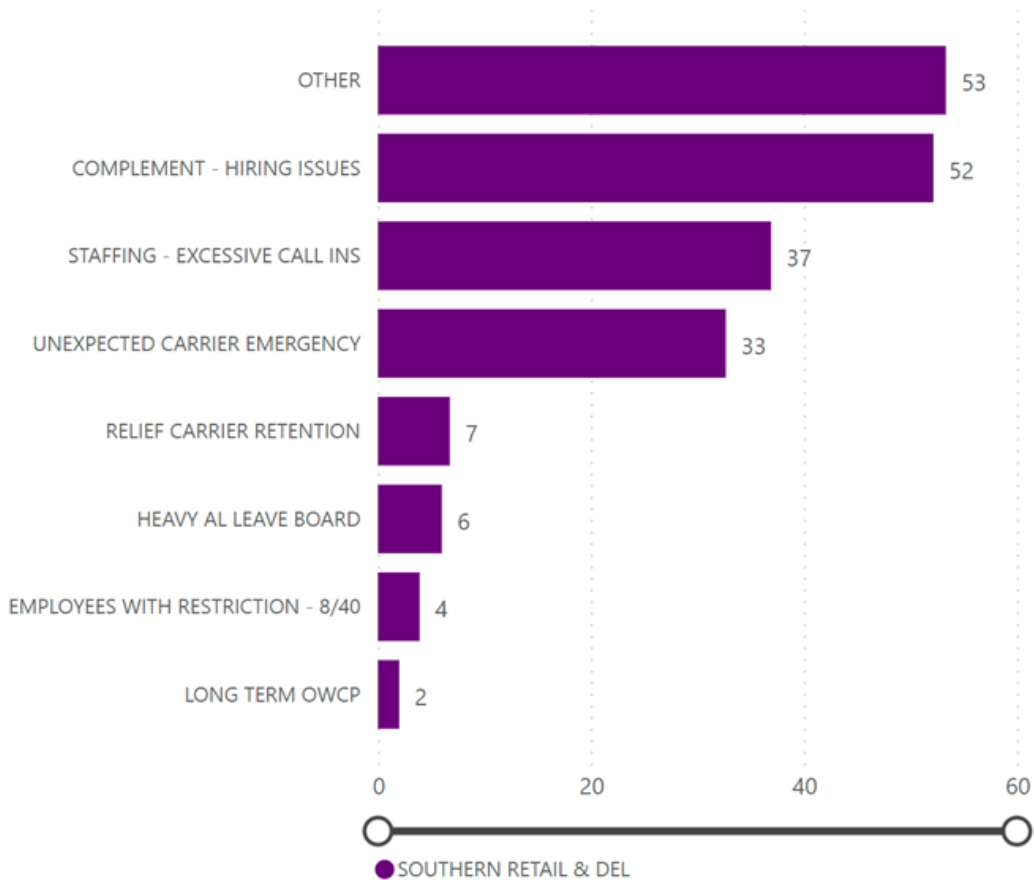

Total

1,572.83

Total Hours by Reason

Southern

Area	District	Hours
SOUTHERN RETAIL & DEL	AL-MS	59.67
SOUTHERN RETAIL & DEL	SOUTH CAROLINA	44.75
SOUTHERN RETAIL & DEL	AR-OK	24.67
SOUTHERN RETAIL & DEL	GEORGIA	13.00
SOUTHERN RETAIL & DEL	FLORIDA 1	11.50
SOUTHERN RETAIL & DEL	LOUISIANA	11.42
SOUTHERN RETAIL & DEL	TENNESSEE	10.75
SOUTHERN RETAIL & DEL	TEXAS 3	9.00
SOUTHERN RETAIL & DEL	TEXAS 2	6.00
SOUTHERN RETAIL & DEL	TEXAS 1	3.00

Total **193.75**

Total Hours by Reason

WestPac

Area	District	Hours
WESTPAC RETAIL & DELI	ID-MT-OR	380.45
WESTPAC RETAIL & DELI	WASHINGTON	334.42
WESTPAC RETAIL & DELI	CO-WY	211.08
WESTPAC RETAIL & DELI	CALIFORNIA 1	136.58
WESTPAC RETAIL & DELI	CALIFORNIA 2	69.42
WESTPAC RETAIL & DELI	NV-UT	61.33
WESTPAC RETAIL & DELI	AZ-NM	57.08
WESTPAC RETAIL & DELI	CALIFORNIA 3	38.00
WESTPAC RETAIL & DELI	HAWAII	33.75
WESTPAC RETAIL & DELI	CALIFORNIA 5	3.00

Total **1,325.12**

Total Hours by Reason