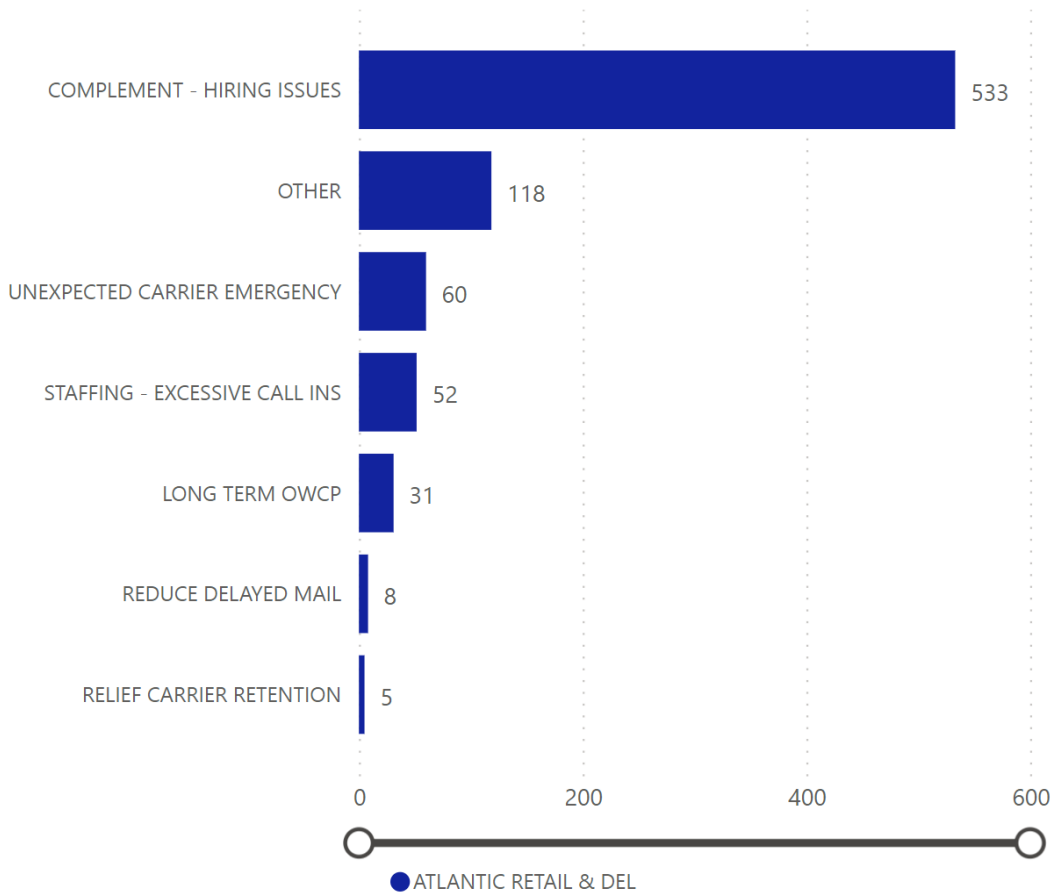

Atlantic

Area	District	Hours
ATLANTIC RETAIL & DEL	ME-NH-VT	379.50
ATLANTIC RETAIL & DEL	NEW YORK 3	166.50
ATLANTIC RETAIL & DEL	NORTH CAROLINA	88.42
ATLANTIC RETAIL & DEL	PENNSYLVANIA 1	69.50
ATLANTIC RETAIL & DEL	MA-RI	51.75
ATLANTIC RETAIL & DEL	DE-PA2	25.00
ATLANTIC RETAIL & DEL	MARYLAND	14.00
ATLANTIC RETAIL & DEL	VIRGINIA	8.00
ATLANTIC RETAIL & DEL	NEW JERSEY	4.50
Total		807.17

Total Hours by Reason