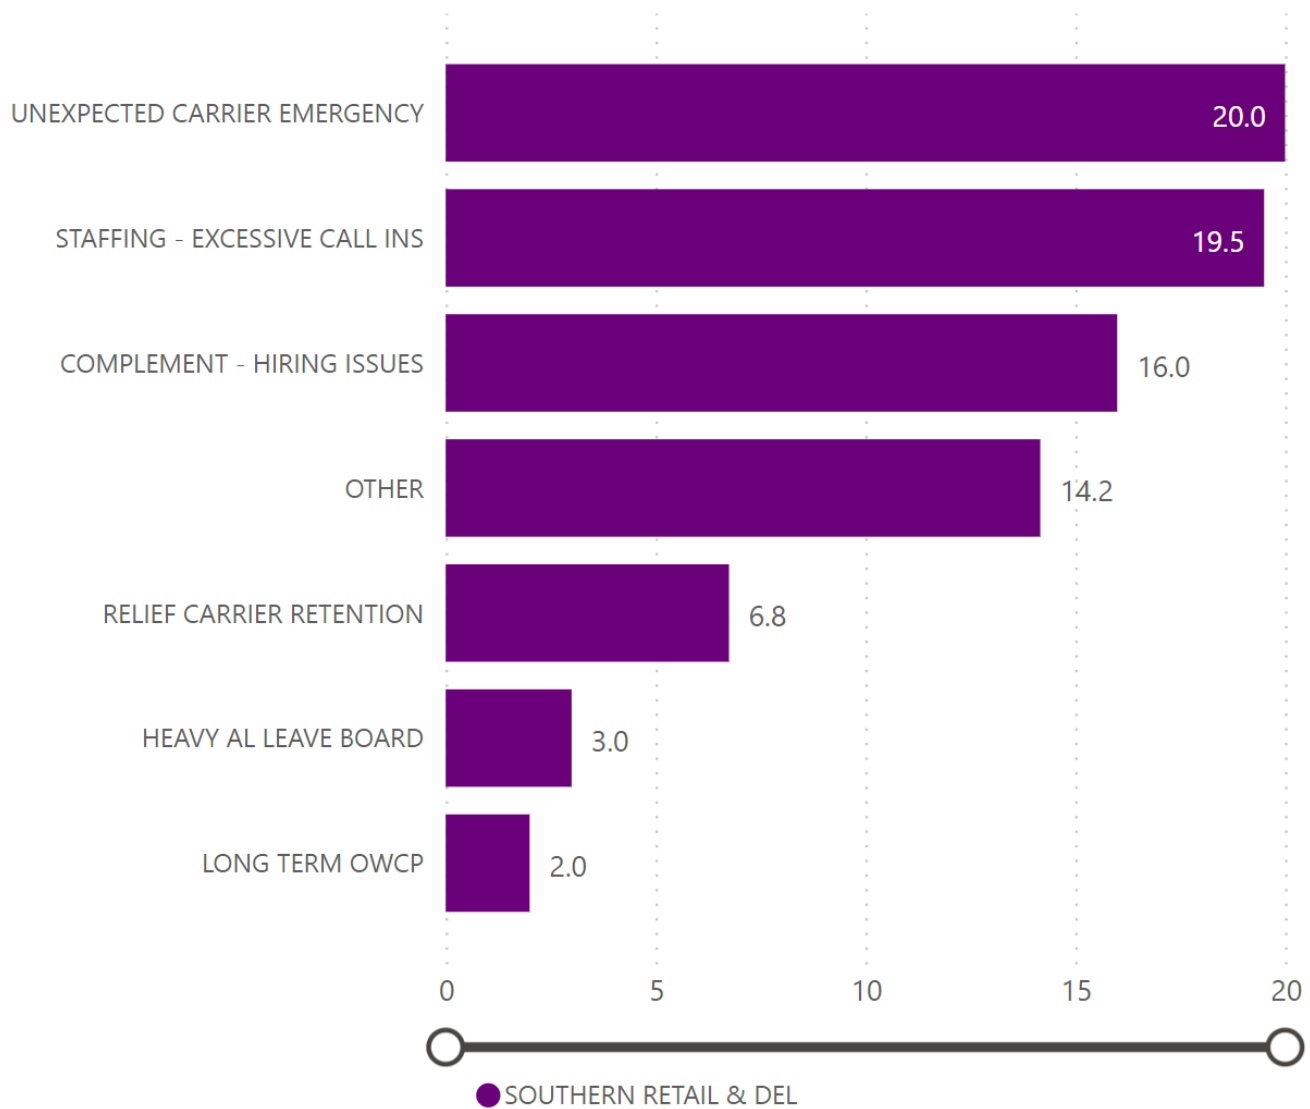

Southern

Area	District	Hours
SOUTHERN RETAIL & DEL	SOUTH CAROLINA	38.67
SOUTHERN RETAIL & DEL	AL-MS	15.00
SOUTHERN RETAIL & DEL	GEORGIA	13.00
SOUTHERN RETAIL & DEL	AR-OK	8.00
SOUTHERN RETAIL & DEL	TENNESSEE	6.75
Total		81.42

Total Hours by Reason