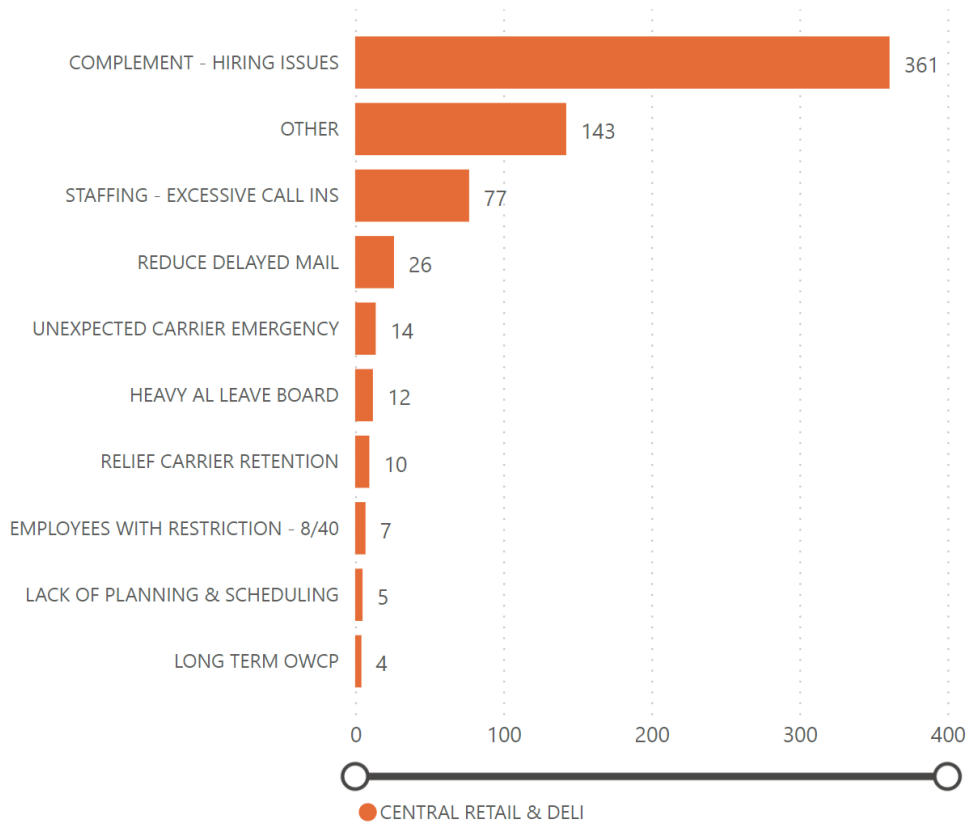

Central

Area	District	Hours
CENTRAL RETAIL & DELI	MN-ND	167.28
CENTRAL RETAIL & DELI	IA-NE-SD	128.17
CENTRAL RETAIL & DELI	WISCONSIN	110.83
CENTRAL RETAIL & DELI	ILLINOIS 2	58.25
CENTRAL RETAIL & DELI	KS-MO	56.00
CENTRAL RETAIL & DELI	OHIO 1	37.50
CENTRAL RETAIL & DELI	INDIANA	33.83
CENTRAL RETAIL & DELI	MICHIGAN 2	28.75
CENTRAL RETAIL & DELI	KY-WV	17.00
CENTRAL RETAIL & DELI	ILLINOIS 1	13.92
CENTRAL RETAIL & DELI	OHIO 2	7.00
Total		658.53

Total Hours by Reason