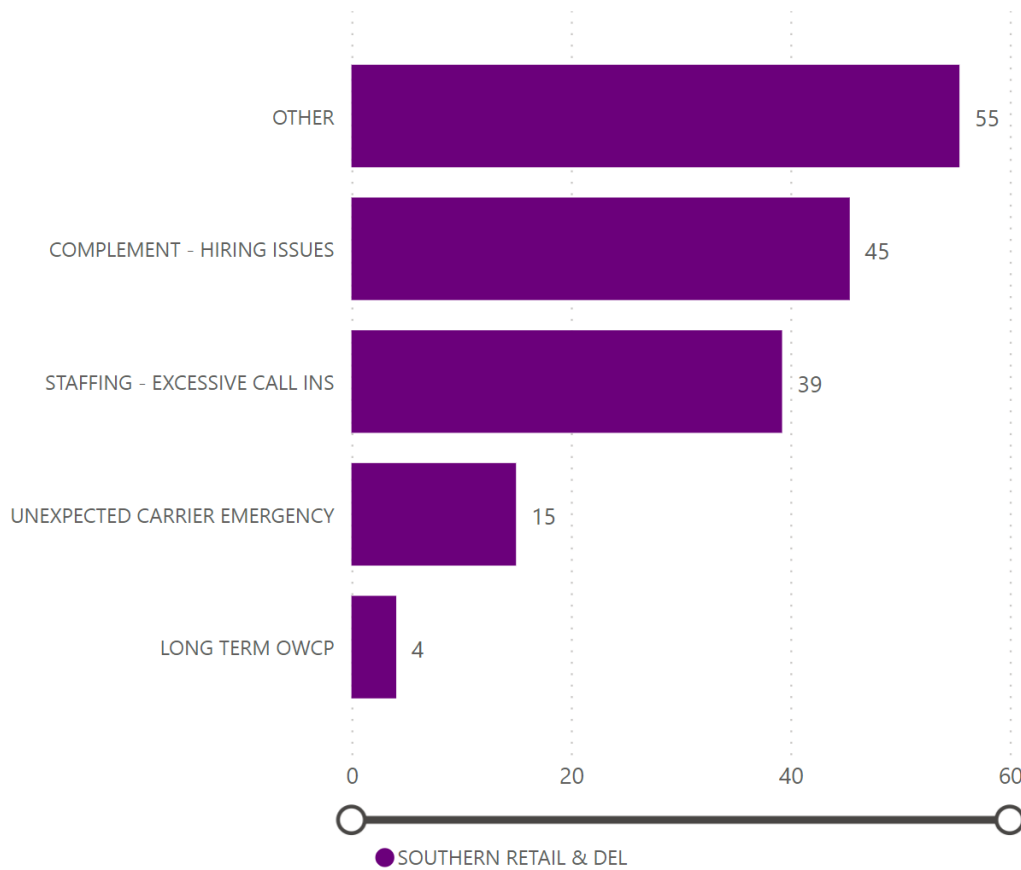

Southern

Area	District	Hours
SOUTHERN RETAIL & DEL	SOUTH CAROLINA	59.83
SOUTHERN RETAIL & DEL	AR-OK	26.75
SOUTHERN RETAIL & DEL	AL-MS	17.08
SOUTHERN RETAIL & DEL	GEORGIA	16.92
SOUTHERN RETAIL & DEL	TEXAS 2	15.58
SOUTHERN RETAIL & DEL	TEXAS 1	9.75
SOUTHERN RETAIL & DEL	FLORIDA 3	6.25
SOUTHERN RETAIL & DEL	FLORIDA 1	5.00
SOUTHERN RETAIL & DEL	TENNESSEE	2.00
Total		159.17

Total Hours by Reason