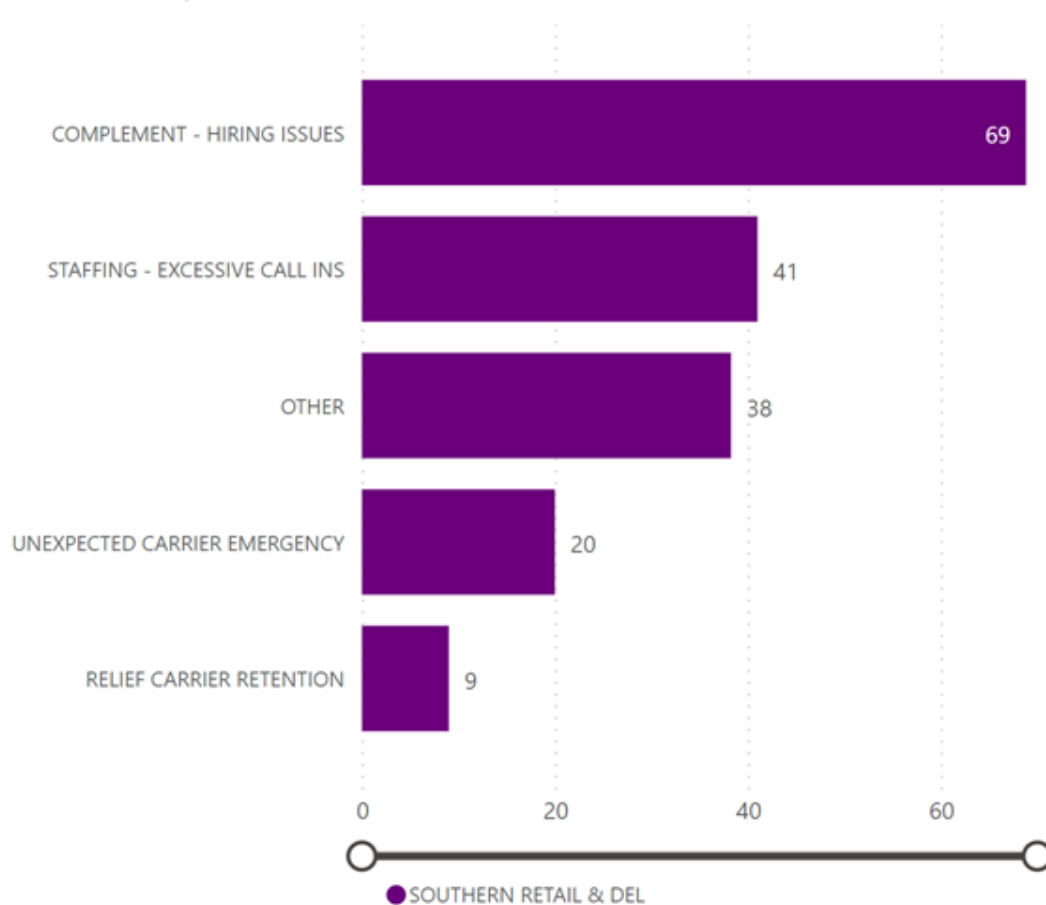

Southern

Area	District	Hours
SOUTHERN RETAIL & DEL	AL-MS	48.00
SOUTHERN RETAIL & DEL	SOUTH CAROLINA	27.50
SOUTHERN RETAIL & DEL	TEXAS 1	25.75
SOUTHERN RETAIL & DEL	AR-OK	18.83
SOUTHERN RETAIL & DEL	GEORGIA	12.00
SOUTHERN RETAIL & DEL	FLORIDA 1	11.50
SOUTHERN RETAIL & DEL	TENNESSEE	11.00
SOUTHERN RETAIL & DEL	TEXAS 3	9.00
SOUTHERN RETAIL & DEL	FLORIDA 3	7.50
SOUTHERN RETAIL & DEL	LOUISIANA	6.00
Total		177.08

Total Hours by Reason