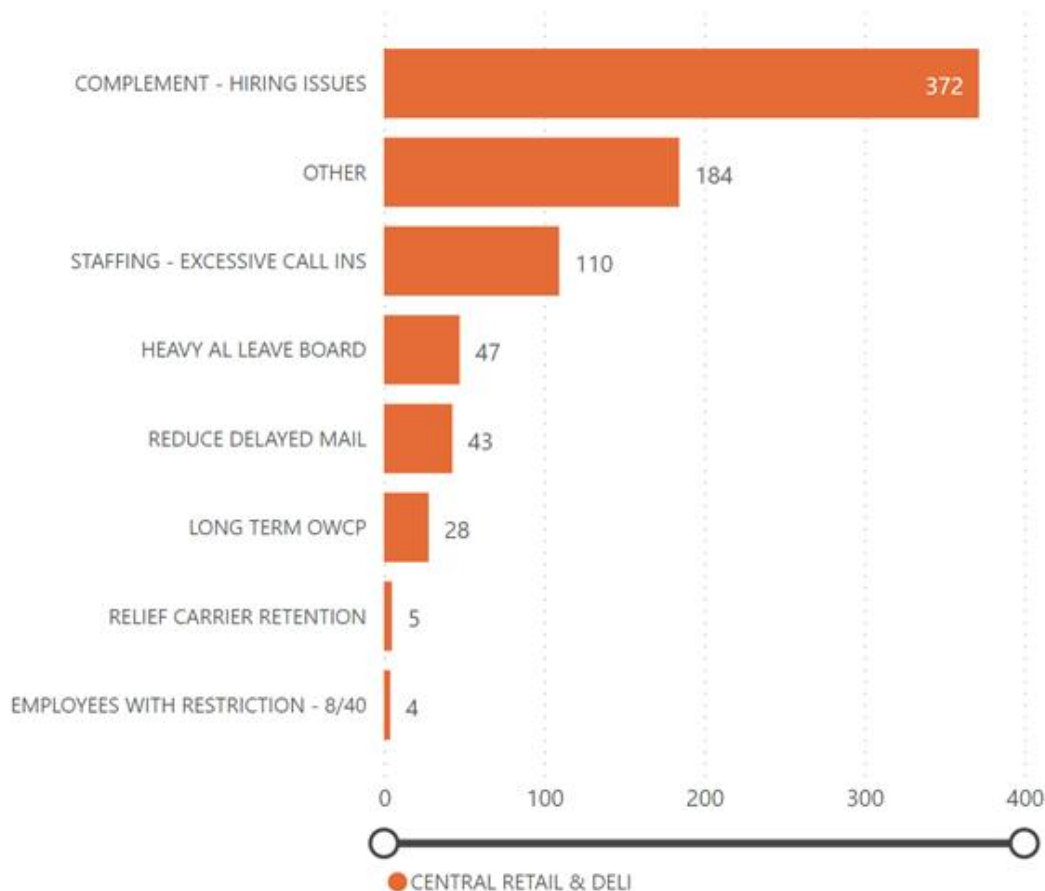

Central

Area	District	Hours
CENTRAL RETAIL & DELI	MN-ND	215.67
CENTRAL RETAIL & DELI	WISCONSIN	138.08
CENTRAL RETAIL & DELI	IA-NE-SD	116.25
CENTRAL RETAIL & DELI	ILLINOIS 2	96.50
CENTRAL RETAIL & DELI	OHIO 1	93.00
CENTRAL RETAIL & DELI	MICHIGAN 2	59.30
CENTRAL RETAIL & DELI	KS-MO	30.25
CENTRAL RETAIL & DELI	KY-WV	23.50
CENTRAL RETAIL & DELI	ILLINOIS 1	20.25
Total		792.80

Total Hours by Reason