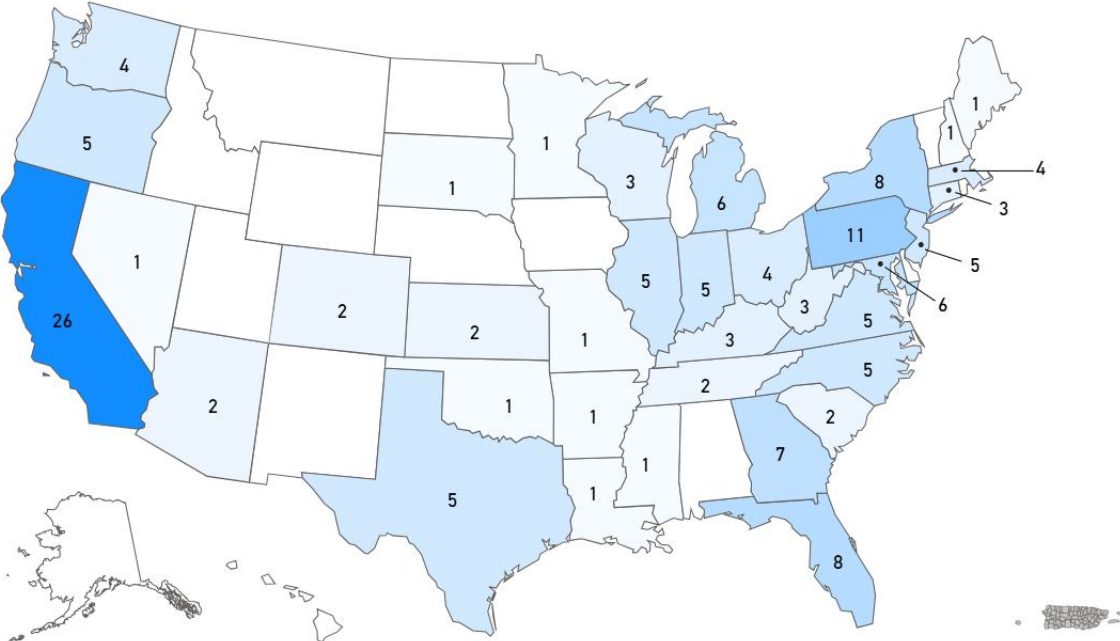

Attached is the latest Delivery For America operational update on the implementation of S&DC facilities.

Thank you and be safe.

NAPS Headquarters

Sorting & Delivery Center (S&DC)

**Unions &
Management Associations**

CRDO

Updated as of: 03/26/2026

SDC Activation Roadmap

Sorting and Delivery Center Summary

Active Sites : 158
Total Routes : 156K
Carrier Zips : 955
Delivery Points : 10M
Pop. Served : 21.5M
Daily Pkg Vol. : 1.5M