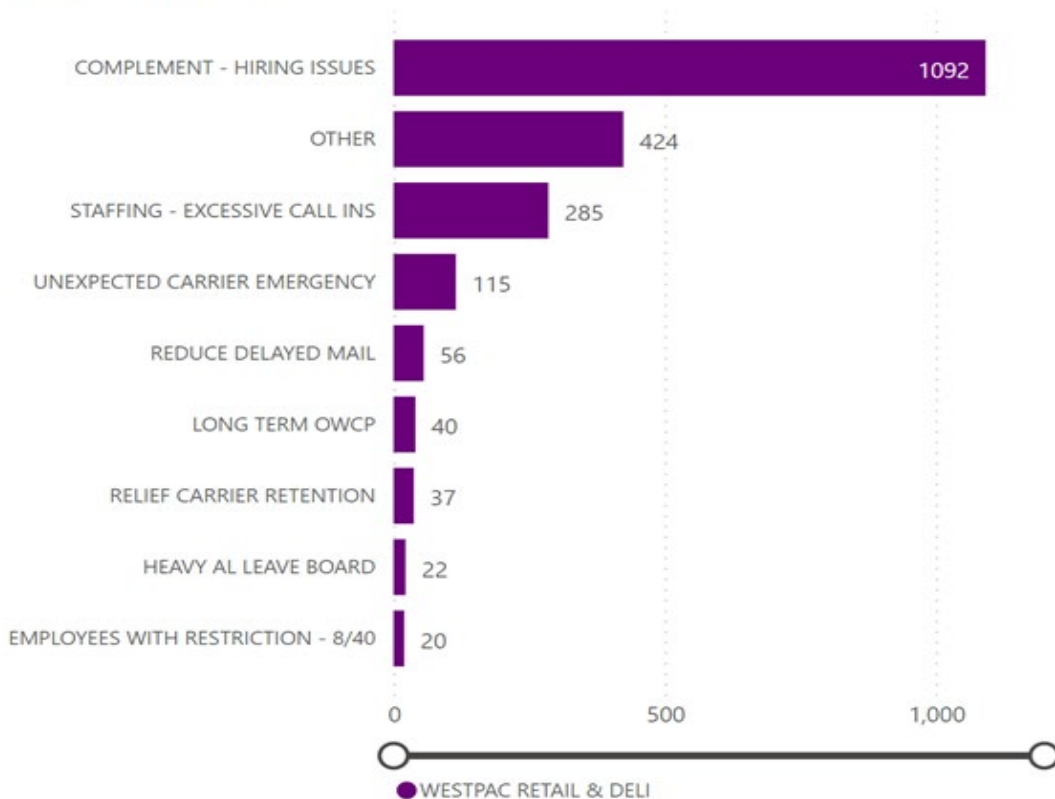

Total Hours by Reason

WestPac

Area	District	Hours
WESTPAC RETAIL & DELI	ID-MT-OR	826.52
WESTPAC RETAIL & DELI	CALIFORNIA 1	420.67
WESTPAC RETAIL & DELI	WASHINGTON	389.50
WESTPAC RETAIL & DELI	CO-WY	238.08
WESTPAC RETAIL & DELI	CALIFORNIA 2	65.50
WESTPAC RETAIL & DELI	CALIFORNIA 3	61.00
WESTPAC RETAIL & DELI	AZ-NM	53.25
WESTPAC RETAIL & DELI	HAWAII	14.00
WESTPAC RETAIL & DELI	NV-UT	11.50
WESTPAC RETAIL & DELI	CALIFORNIA 6	6.00
WESTPAC RETAIL & DELI	ALASKA	4.00

Total **2,090.02**

Total Hours by Reason

Southern

Area	District	Hours
SOUTHERN RETAIL & DEL	TENNESSEE	146.00
SOUTHERN RETAIL & DEL	SOUTH CAROLINA	83.13
SOUTHERN RETAIL & DEL	GEORGIA	80.68
SOUTHERN RETAIL & DEL	TEXAS 1	47.92
SOUTHERN RETAIL & DEL	AR-OK	47.67
SOUTHERN RETAIL & DEL	AL-MS	40.25
SOUTHERN RETAIL & DEL	LOUISIANA	25.50
SOUTHERN RETAIL & DEL	FLORIDA 3	20.00
SOUTHERN RETAIL & DEL	TEXAS 3	16.00
SOUTHERN RETAIL & DEL	TEXAS 2	3.00
SOUTHERN RETAIL & DEL	FLORIDA 1	2.58

Total

512.73

Total Hours by Reason