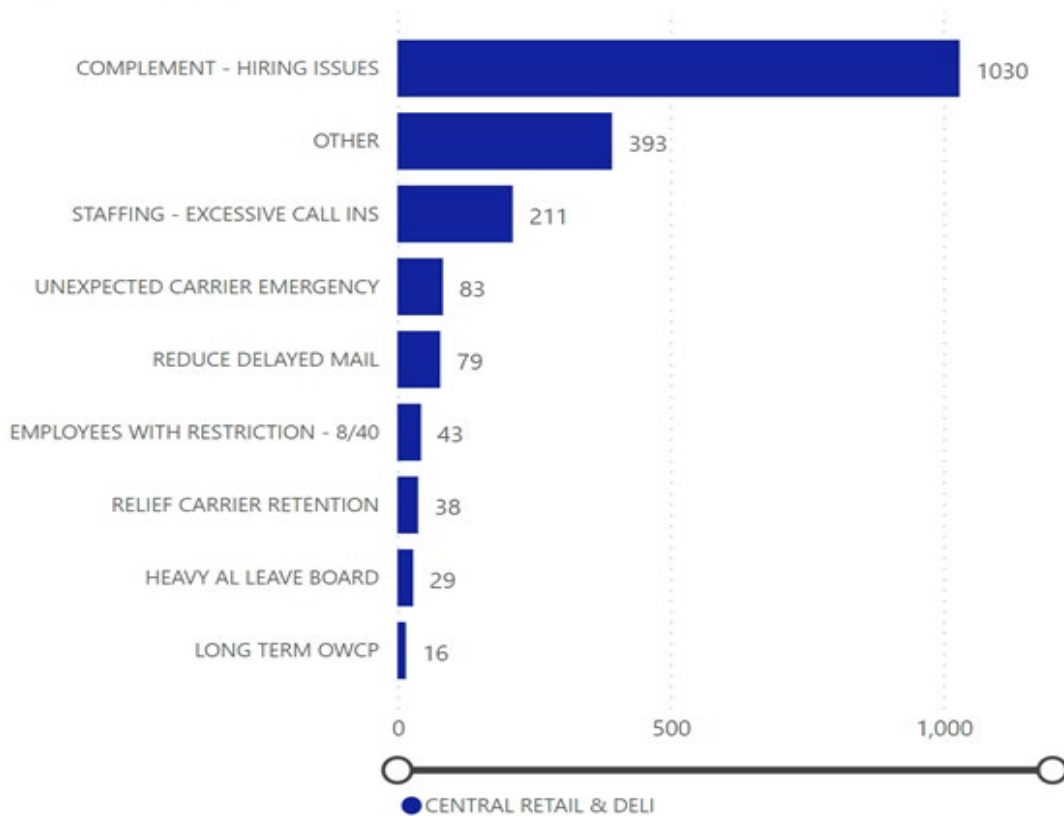

Central

Area	District	Hours
CENTRAL RETAIL & DELI	MN-ND	656.42
CENTRAL RETAIL & DELI	IA-NE-SD	426.03
CENTRAL RETAIL & DELI	WISCONSIN	362.17
CENTRAL RETAIL & DELI	ILLINOIS 2	113.58
CENTRAL RETAIL & DELI	OHIO 1	110.58
CENTRAL RETAIL & DELI	KY-WV	72.58
CENTRAL RETAIL & DELI	KS-MO	70.83
CENTRAL RETAIL & DELI	MICHIGAN 2	44.88
CENTRAL RETAIL & DELI	ILLINOIS 1	24.75
CENTRAL RETAIL & DELI	OHIO 2	24.00
CENTRAL RETAIL & DELI	INDIANA	16.00
Total		1,921.83

Total Hours by Reason