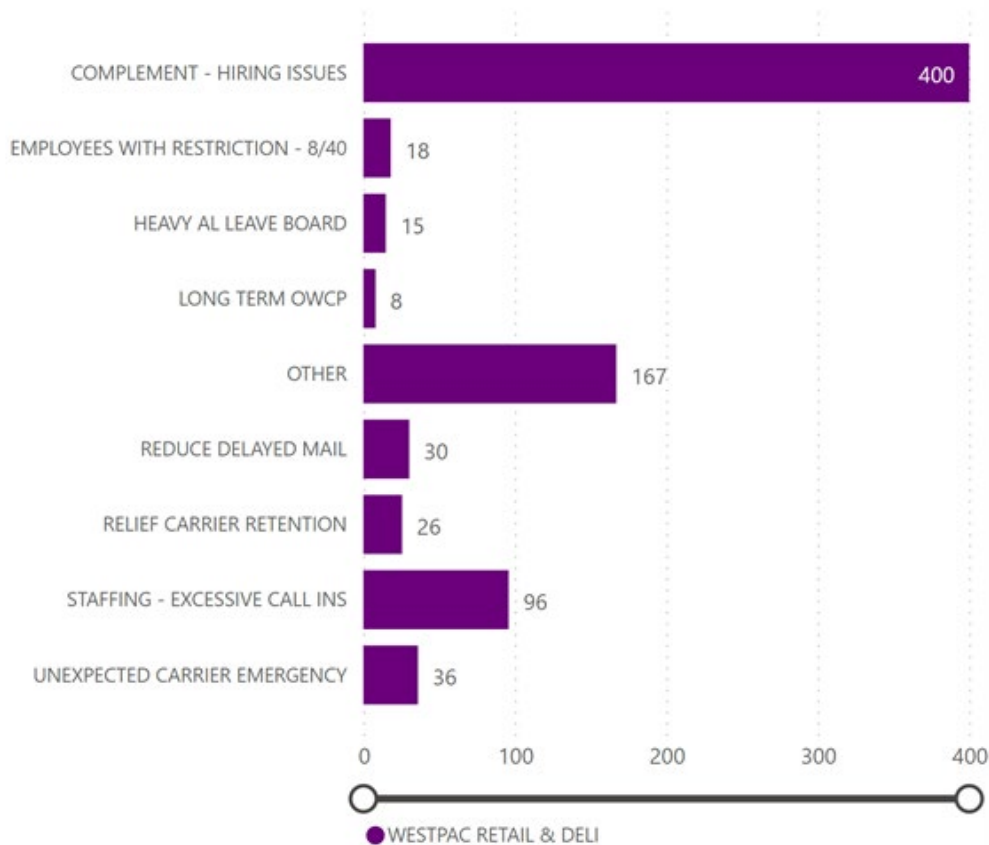

WestPac

Area	District	Hours
WESTPAC RETAIL & DELI	ID-MT-OR	289.58
WESTPAC RETAIL & DELI	WASHINGTON	168.67
WESTPAC RETAIL & DELI	CALIFORNIA 1	139.08
WESTPAC RETAIL & DELI	CO-WY	100.75
WESTPAC RETAIL & DELI	CALIFORNIA 2	37.50
WESTPAC RETAIL & DELI	CALIFORNIA 3	31.00
WESTPAC RETAIL & DELI	AZ-NM	11.75
WESTPAC RETAIL & DELI	NV-UT	8.00
WESTPAC RETAIL & DELI	HAWAII	5.00
WESTPAC RETAIL & DELI	ALASKA	4.00

Total **795.33**

Total Hours by Reason