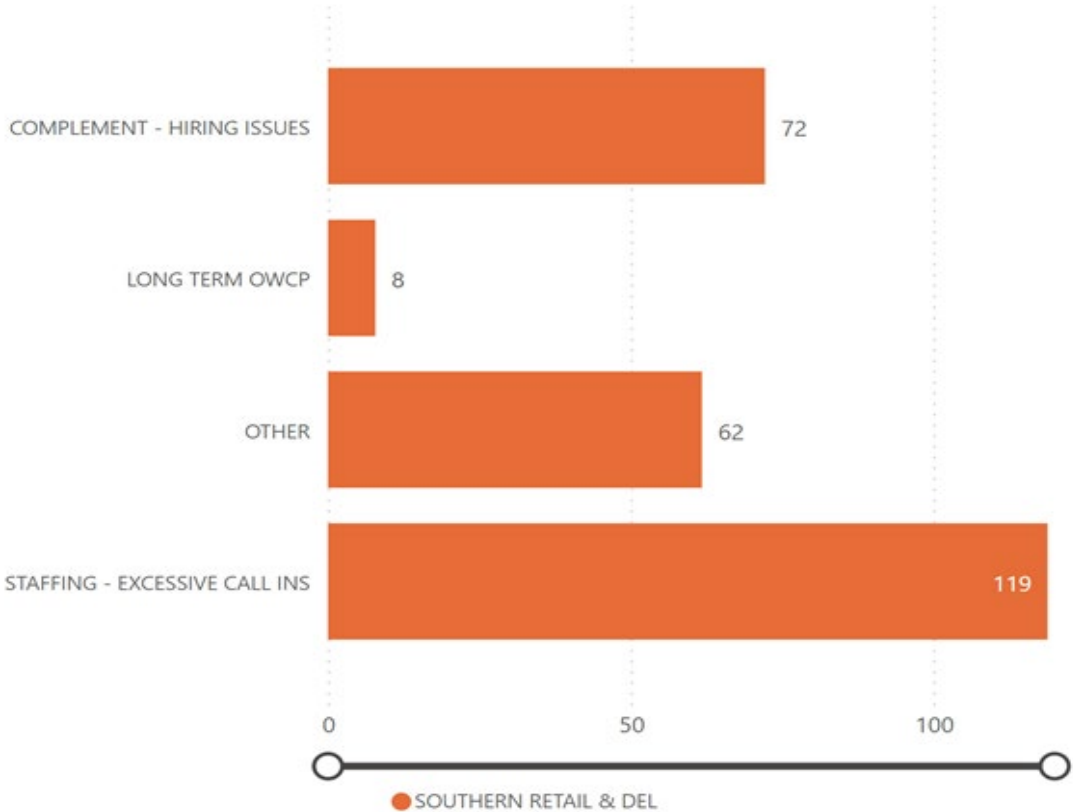

Total **795.33**

Total Hours by Reason

Southern

Area	District	Hours
SOUTHERN RETAIL & DEL	TENNESSEE	79.00
SOUTHERN RETAIL & DEL	GEORGIA	40.17
SOUTHERN RETAIL & DEL	AR-OK	38.50
SOUTHERN RETAIL & DEL	SOUTH CAROLINA	27.75
SOUTHERN RETAIL & DEL	TEXAS 1	20.58
SOUTHERN RETAIL & DEL	LOUISIANA	17.50
SOUTHERN RETAIL & DEL	TEXAS 3	16.00
SOUTHERN RETAIL & DEL	AL-MS	10.50
SOUTHERN RETAIL & DEL	FLORIDA 3	8.00
SOUTHERN RETAIL & DEL	FLORIDA 1	2.58

Total 260.58

Total Hours by Reason

Atlantic

Area	District	Hours
ATLANTIC RETAIL & DEL	ME-NH-VT	682.17
ATLANTIC RETAIL & DEL	NEW YORK 3	204.67
ATLANTIC RETAIL & DEL	PENNSYLVANIA 1	161.83
ATLANTIC RETAIL & DEL	NORTH CAROLINA	96.42
ATLANTIC RETAIL & DEL	DE-PA2	77.92
ATLANTIC RETAIL & DEL	MA-RI	72.87
ATLANTIC RETAIL & DEL	VIRGINIA	21.67
ATLANTIC RETAIL & DEL	MARYLAND	4.00
Total		1,321.53

Total Hours by Reason