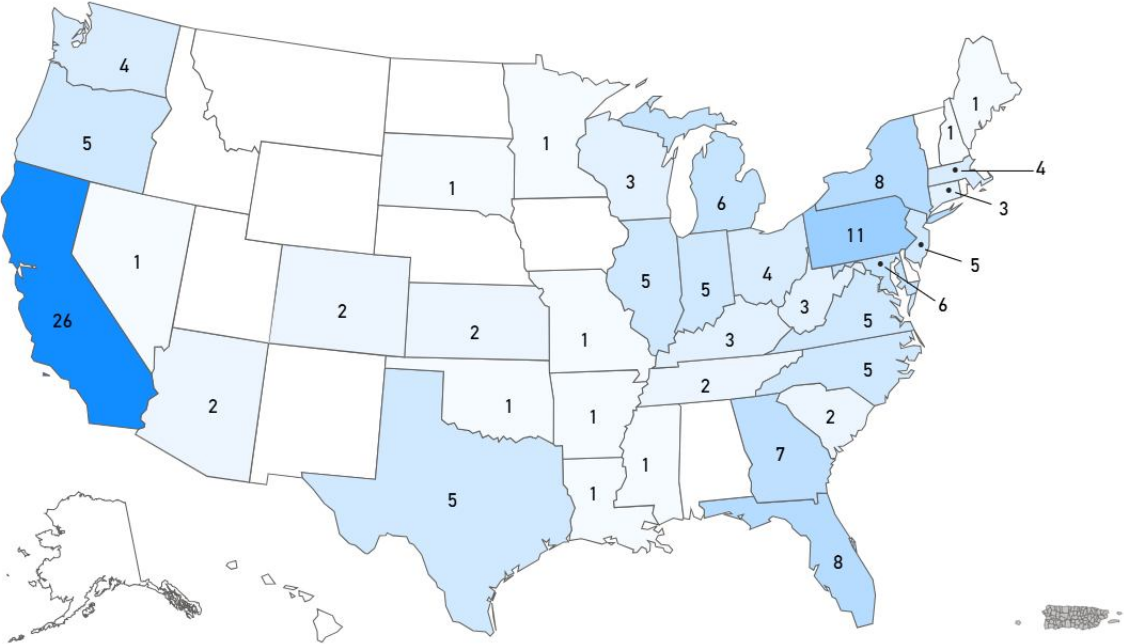

# Sorting & Delivery Center (S&DC)

**Unions &  
Management Associations**

**CRDO**

**Updated as of: 02/26/2026**

# Sorting and Delivery Center Summary

Active Sites : 151  
Total Routes : 14.7K  
Carrier Zips : 920  
Delivery Points : 9.5M  
Pop. Served : 20M  
Daily Pkg Vol. : 1.2M

\*Counts include future sites in the planning phase