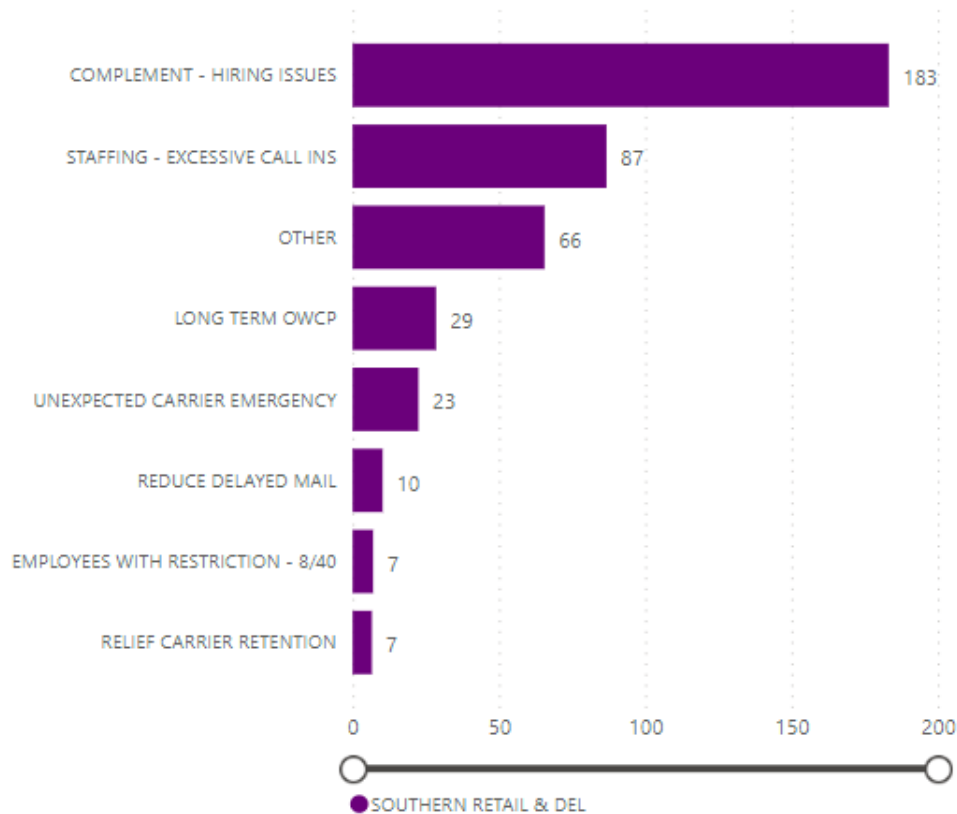

Southern

Area	District	Hours
SOUTHERN RETAIL & DEL	AL-MS	28.00
SOUTHERN RETAIL & DEL	AR-OK	94.25
SOUTHERN RETAIL & DEL	FLORIDA 1	21.75
SOUTHERN RETAIL & DEL	FLORIDA 3	8.00
SOUTHERN RETAIL & DEL	GEORGIA	37.87
SOUTHERN RETAIL & DEL	LOUISIANA	11.00
SOUTHERN RETAIL & DEL	PUERTO RICO	4.00
SOUTHERN RETAIL & DEL	SOUTH CAROLINA	35.50
SOUTHERN RETAIL & DEL	TENNESSEE	95.08
SOUTHERN RETAIL & DEL	TEXAS 1	43.50
SOUTHERN RETAIL & DEL	TEXAS 3	31.42
Total		410.37

Total Hours by Reason