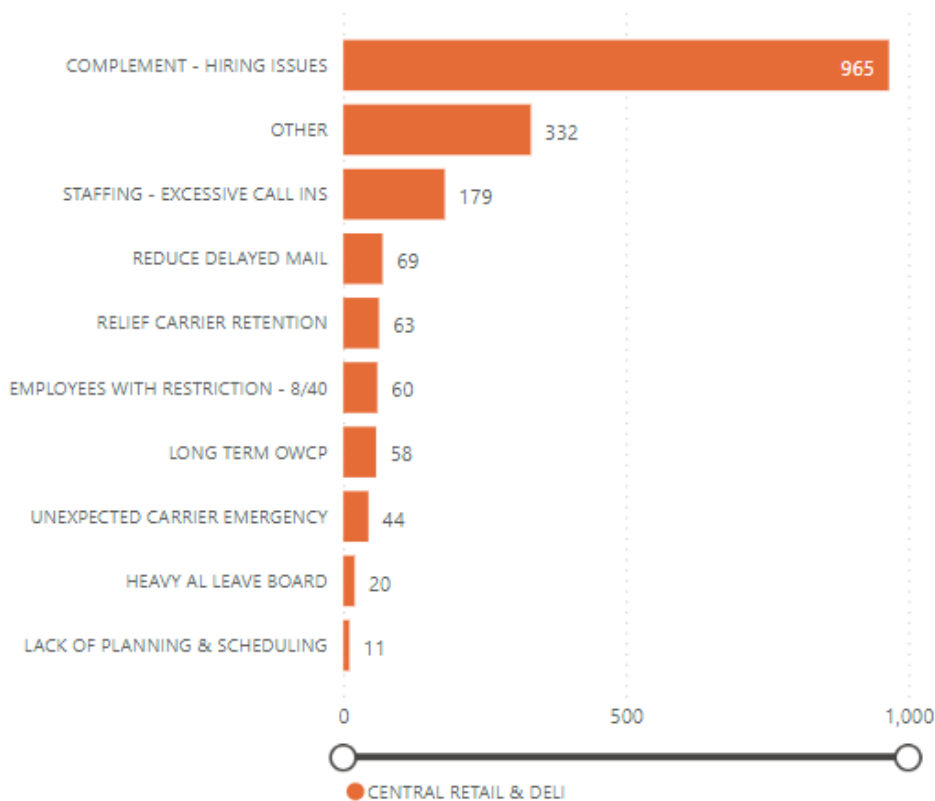

Central

Area	District	Hours
CENTRAL RETAIL & DELI	IA-NE-SD	267.75
CENTRAL RETAIL & DELI	ILLINOIS 1	2.00
CENTRAL RETAIL & DELI	ILLINOIS 2	135.77
CENTRAL RETAIL & DELI	INDIANA	53.25
CENTRAL RETAIL & DELI	KS-MO	40.67
CENTRAL RETAIL & DELI	KY-WV	64.25
CENTRAL RETAIL & DELI	MICHIGAN 1	6.00
CENTRAL RETAIL & DELI	MICHIGAN 2	63.92
CENTRAL RETAIL & DELI	MN-ND	705.78
CENTRAL RETAIL & DELI	OHIO 1	84.83
CENTRAL RETAIL & DELI	OHIO 2	5.00
CENTRAL RETAIL & DELI	WISCONSIN	372.00
Total		1,801.22

Total Hours by Reason