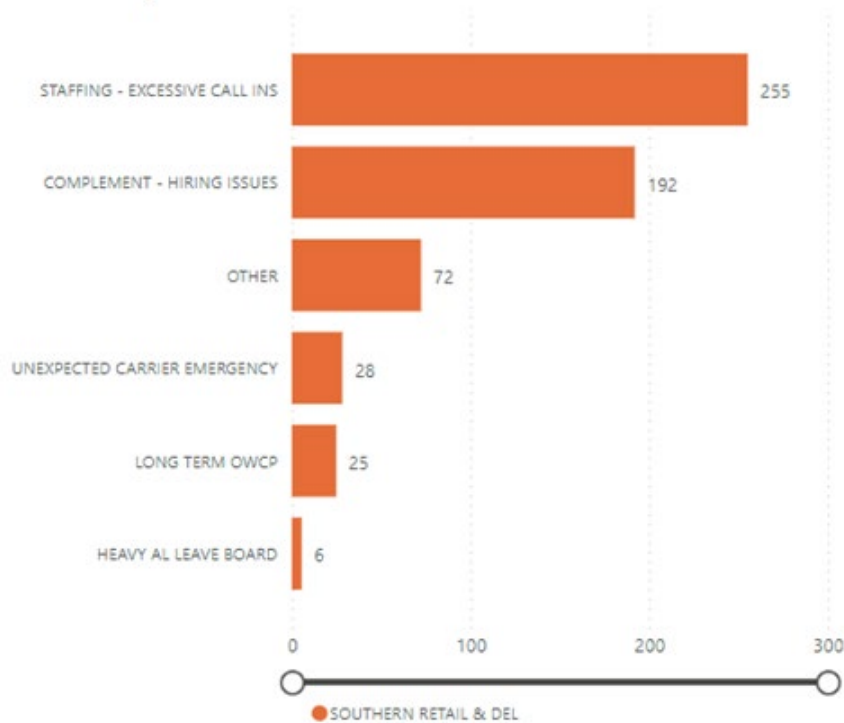

Southern:

Area	District	Hours
SOUTHERN RETAIL & DEL	AL-MS	26.57
SOUTHERN RETAIL & DEL	AR-OK	68.08
SOUTHERN RETAIL & DEL	FLORIDA 1	50.17
SOUTHERN RETAIL & DEL	FLORIDA 3	121.00
SOUTHERN RETAIL & DEL	GEORGIA	18.43
SOUTHERN RETAIL & DEL	LOUISIANA	16.25
SOUTHERN RETAIL & DEL	SOUTH CAROLINA	94.00
SOUTHERN RETAIL & DEL	TENNESSEE	112.00
SOUTHERN RETAIL & DEL	TEXAS 1	56.50
SOUTHERN RETAIL & DEL	TEXAS 2	0.00
SOUTHERN RETAIL & DEL	TEXAS 3	15.00
Total		578.00

Total Hours by Reason