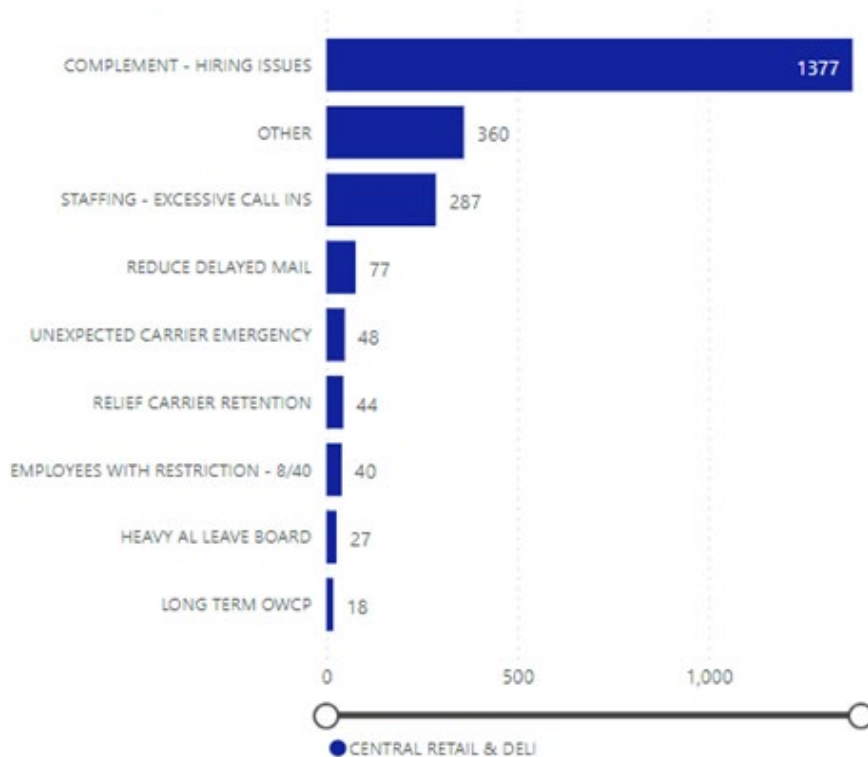

Central:

Area	District	Hours
CENTRAL RETAIL & DELI	IA-NE-SD	229.75
CENTRAL RETAIL & DELI	ILLINOIS 1	61.75
CENTRAL RETAIL & DELI	ILLINOIS 2	213.97
CENTRAL RETAIL & DELI	INDIANA	62.58
CENTRAL RETAIL & DELI	KS-MO	106.67
CENTRAL RETAIL & DELI	KY-WV	99.17
CENTRAL RETAIL & DELI	MICHIGAN 2	54.92
CENTRAL RETAIL & DELI	MN-ND	893.92
CENTRAL RETAIL & DELI	OHIO 1	166.25
CENTRAL RETAIL & DELI	WISCONSIN	387.83
Total		2,276.80

Total Hours by Reason