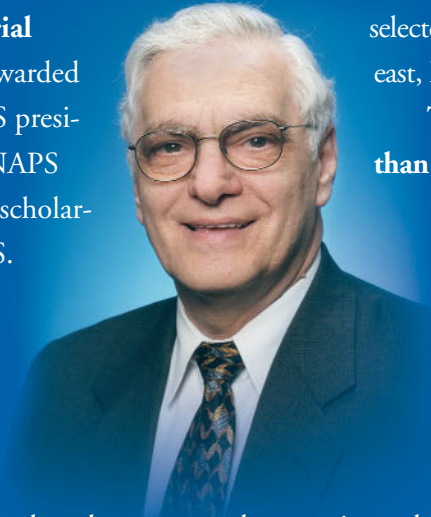

National Association of Postal Supervisors Vince Palladino Memorial Student Scholarships

2019 Official Application Form

The **Vince Palladino Memorial Student Scholarships** are awarded in memory of the late NAPS president and honor his dedication to NAPS members and their families. These scholarships are sponsored solely by NAPS.

Applicants for this scholarship must be the children or grandchildren of a living NAPS member, active or associate, at the time of drawing. Furthermore, the children or grandchildren must be attending or have been accepted by an accredited two- or four-year college or university.

NAPS will award 10 $1,000 **Vince Palladino Memorial Student Scholarships**. Two winners will be randomly

selected from each of the NAPS regional areas (North-east, Eastern, Central, Southern and Western).

This application must be received no later than July 31, 2019, at the address provided below.

Scholarship winners will be announced in August. In addition, the scholarship winners will be listed in the October 2019 issue of *The Postal Supervisor*.

Members whose child or grandchild have been awarded a **Vince Palladino Memorial Student Scholarship** will receive a check, payable to the college or university listed in the application, in October 2019. Scholarships may be used to pay expenses in the student's current or following semester.

deadline: July 31, 2019

_____
Student's name (please PRINT legibly)

_____
Major course of study

_____
Name of accredited two- or four-year college or university attended or will be attending

_____
City and state of the college or university

_____
NAPS member's name

_____
NAPS member's branch number

_____
Student's relationship to NAPS member (son, granddaughter, etc.)

_____
NAPS member's PO box/street address

_____
City

_____
State

_____
ZIP+4

**Applications must
be received at
NAPS Headquarters
no later than
July 31, 2019**

Please mail completed application to **NAPS Scholarships, Attn: Chuck Mulidore, Secretary/Treasurer, 1727 King St., Suite 400, Alexandria, VA 22314-2753**. Thank you.