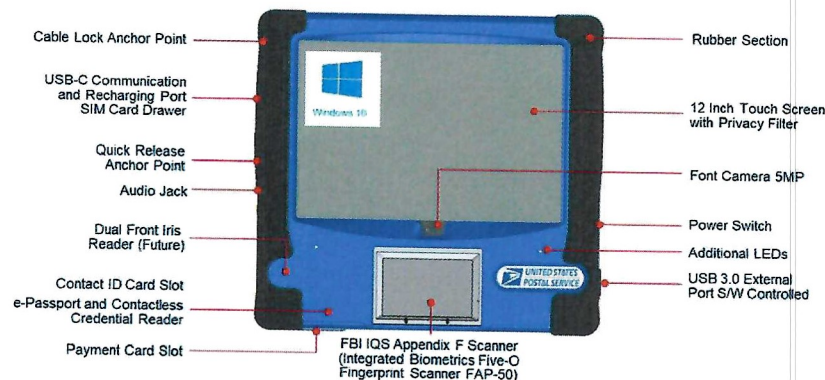

Retail Service Talk

March 2023

Enterprise Biometric Identity Services (EBIS)

The Postal Service is launching new technology to support biometric services for various government agencies. In August 2022, ten (10) offices were the first sites to implement the FBI Identity History Summary Check (IdHSC) fingerprinting process on the EBIS equipment for customers (Phase 1). In January 2023, the Postal Service replaced equipment at the 181 existing FBI IdHSC fingerprinting locations (Phase 2), followed by deployment to additional 100 sites in February 2023 (Phase 3). The Postal Service will continue to deploy EBIS equipment to select Passport locations nationwide in March 2023.

The next 400 EBIS devices will ship beginning the week of March 6, 2023, Priority Mail with Signature Confirmation. EBIS Information Sessions, and Open Line opportunities will be offered throughout the month of March. Site and support personnel are **required** to attend at least one of the Information Sessions.

EBIS Information Sessions: Overview of EBIS program, equipment, and setup procedures.

SCHEDULE: TWO (2) SESSIONS **EVERY THU**, 10:30 AM – 12 PM AND 3:00 PM – 4:30 PM (EST)
ONE SESSION EVERY TUE, 11:00 AM – 12:30 PM (EST)

EBIS Open Line: Opportunity to ask questions, obtain live assistance with setup, provide feedback. Participants may enter / exit this call at any time during the live hours of operation

SCHEDULE: **EVERY WED**, 1:00 PM – 2:00 PM (EST)

Retail Operations and the EBIS Development team will offer support for sites with equipment replacements scheduled. HERO training for the EBIS equipment is currently in development and will be available to fulfill training requirements soon.

In the future, all identity business service transactions, Biometric Capture, In-Person Proofing, and Personal Identity Verification (PIV), will be consolidated under one EBIS platform, with additional services implemented in a phased approach. EBIS will be configurable for different government agencies' requirements, removing the need for multiple platforms and equipment to process these types of transactions.

For detailed information, please review the Standard Work Instructions (SWI), User Guide, and previous training recordings. All training material is available in the CRDO Resource Library.