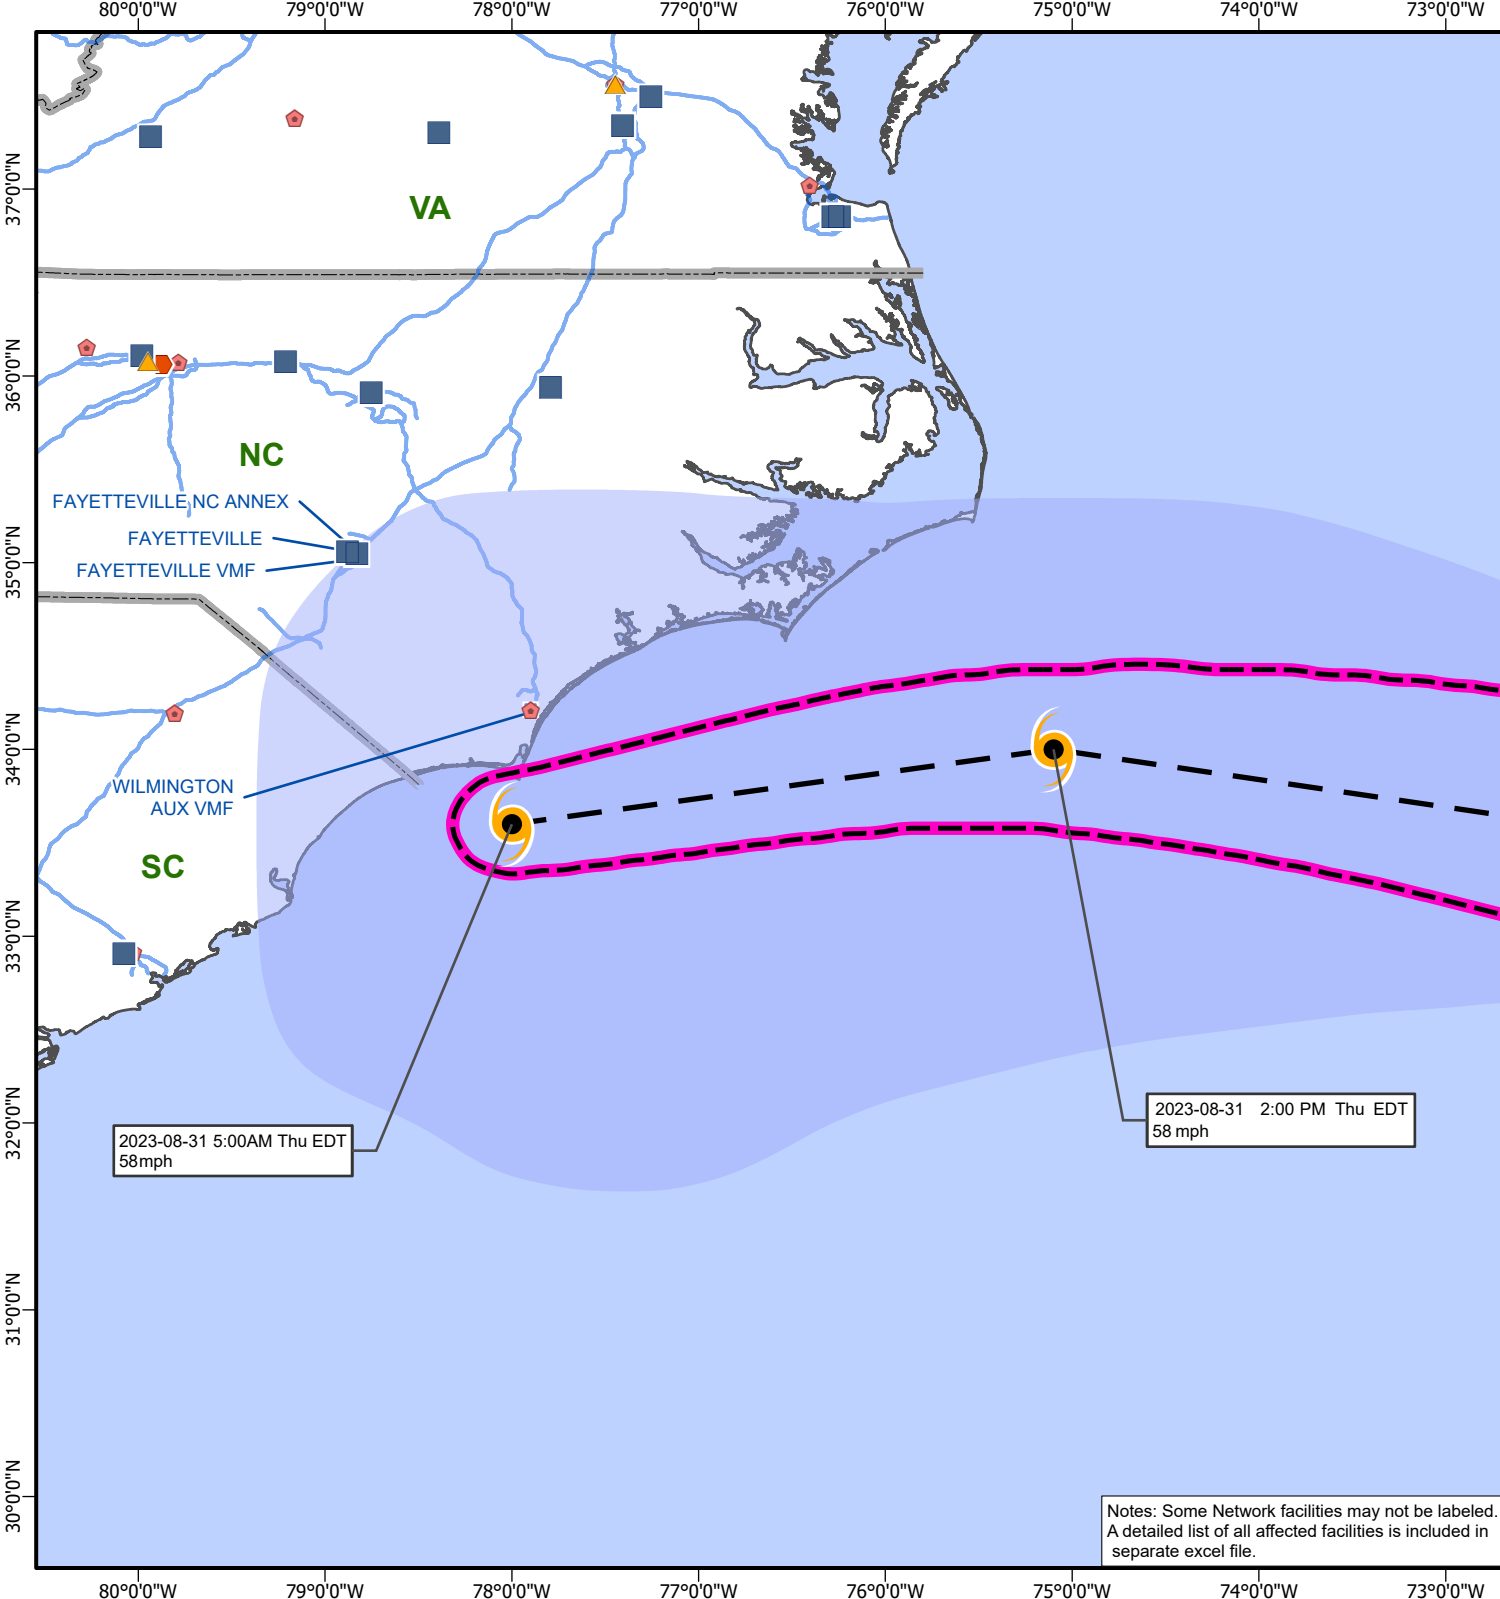

National Hurricane Center TRACK Map
TROPICAL STORM IDALIA
ADVISORY NUMBER 19
0500 EDT THU AUG 31, 2023

Next 120 Hours:

- - - Forecast Track
- Potential Eye Track
- Post-Tropical Cyclone or Remnants
- Tropical Depression (38 MPH or Less)
- Tropical Storm (39 - 73 MPH)
- Category I (74 - 95 MPH)
- Category II (96 - 110 MPH)
- Category III (111 - 129 MPH)
- Category IV (130 - 156 MPH)
- Category V (>156 MPH)

Tropical Storm Force Winds > 39 mph

- >64kts(74mph)
- >34kts(39mph)
- Freeway System
- State Boundary Line

Overlay of USPS Facilities

- Area Office
- District Office
- AMF
- ISC
- P&DC
- NDC
- SDC
- VMF

Notes: Some Network facilities may not be labeled. A detailed list of all affected facilities is included in separate excel file.