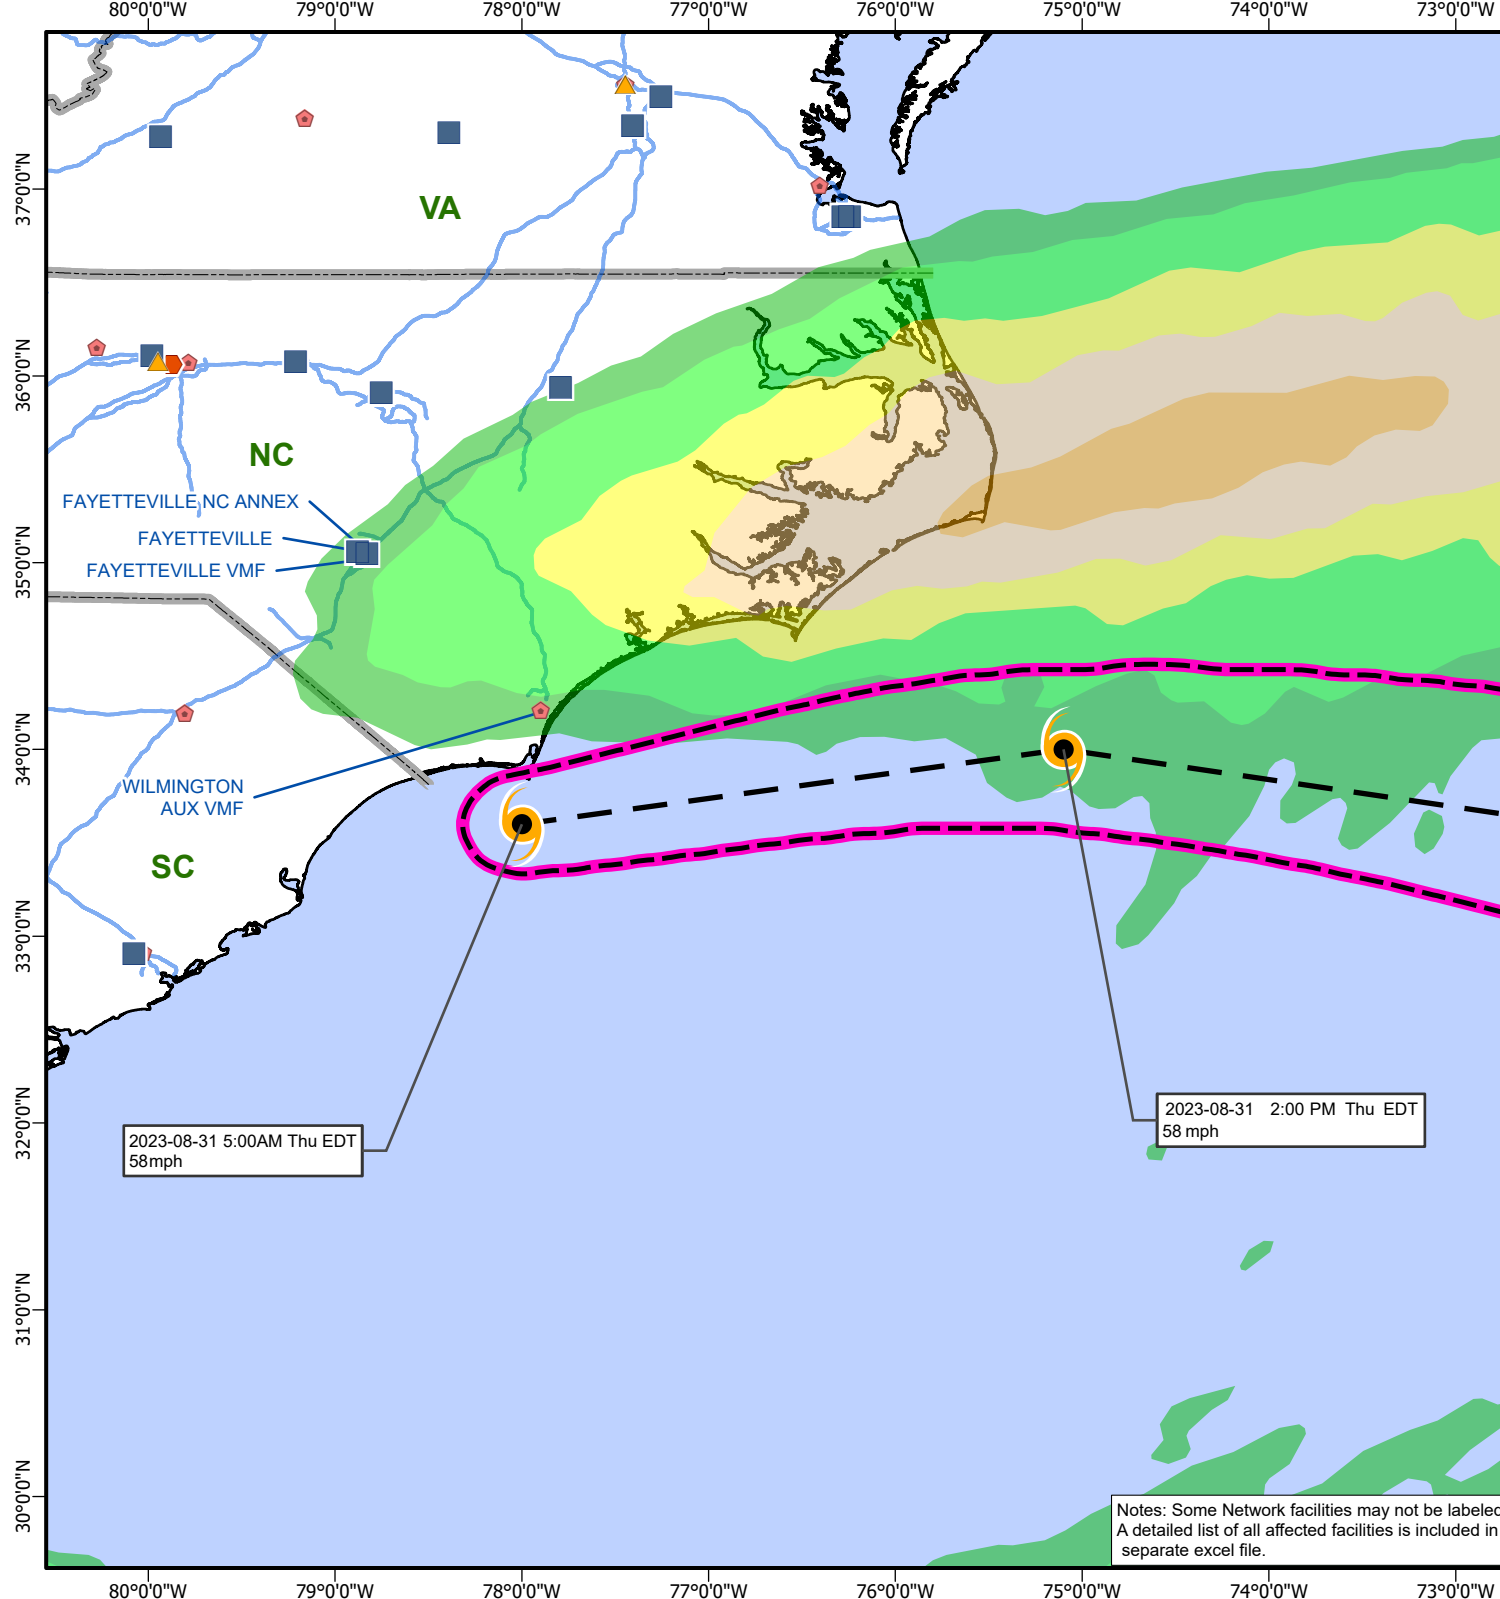

National Hurricane Center RAINFALL Map

TROPICAL STORM IDALIA

ADVISORY NUMBER 19

0500 EDT THU AUG 31, 2023

Next 120 Hours:

- - - Forecast Track
- Potential Eye Track
- Post-Tropical Cyclone or Remnants
- Tropical Depression (38 MPH or Less)
- Tropical Storm (39 - 73 MPH)
- Category I (74 - 95 MPH)
- Category II (96 - 110 MPH)
- Category III (111 - 129 MPH)
- Category IV (130 - 156 MPH)
- Category V (>156 MPH)
- Freeway System
- State Boundary Line

Overlay of USPS Facilities		120 Hour Rainfall (Inches)	
	Area Office		0.51 - 1.00"
	District Office		1.01 - 2.00"
	AMF		2.01 - 3.00"
	ISC		3.01 - 5.00"
	P&DC		5.01 - 7.00"
	NDC		7.01 - 10.00"
	SDC		10.01 - 15.00"
	VMF		15.01 - 20.00"
			20.01 - 50.00"

Office of National Preparedness
Produced by Weston Solutions

Notes: Some Network facilities may not be labeled. A detailed list of all affected facilities is included in separate excel file.

2023-08-31 5:00AM Thu EDT
58mph

2023-08-31 2:00 PM Thu EDT
58 mph

FAYETTEVILLE, NC ANNEX
FAYETTEVILLE
FAYETTEVILLE VMF

WILMINGTON
AUX VMF