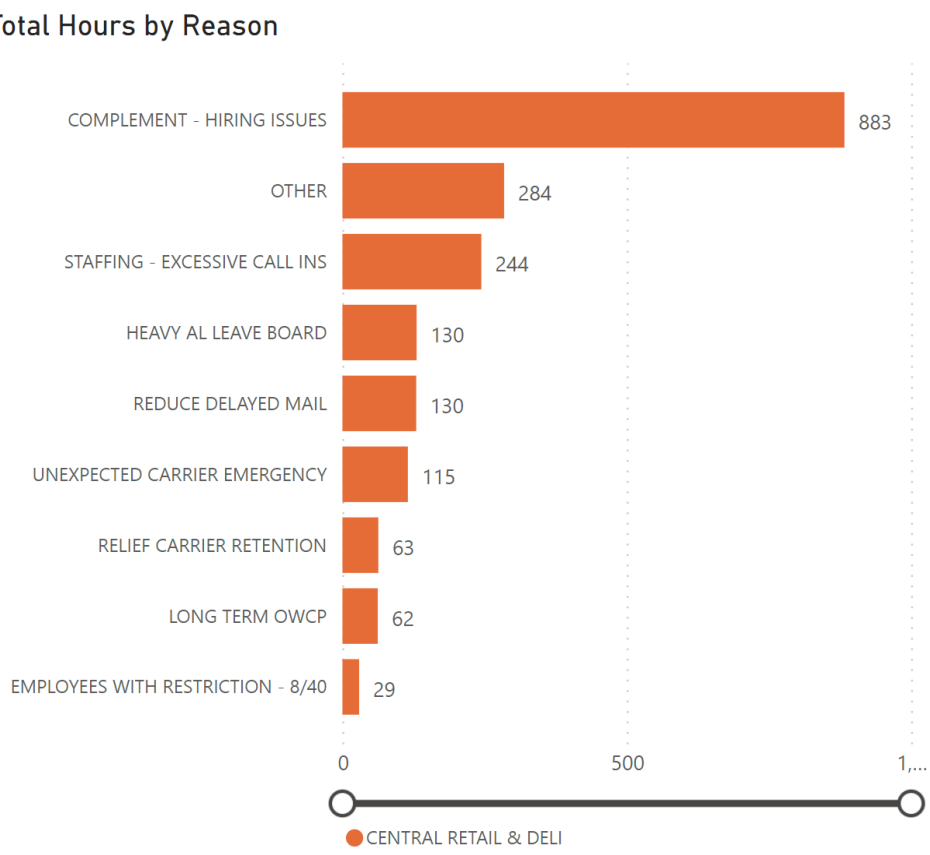

Total Hours by Reason

Central

Area	District	Hours
CENTRAL RETAIL & DELI	MN-ND	758.02
CENTRAL RETAIL & DELI	IA-NE-SD	354.50
CENTRAL RETAIL & DELI	WISCONSIN	250.33
CENTRAL RETAIL & DELI	ILLINOIS 2	133.50
CENTRAL RETAIL & DELI	INDIANA	124.33
CENTRAL RETAIL & DELI	OHIO 1	80.75
CENTRAL RETAIL & DELI	KY-WV	66.75
CENTRAL RETAIL & DELI	MICHIGAN 2	66.00
CENTRAL RETAIL & DELI	KS-MO	47.67
CENTRAL RETAIL & DELI	ILLINOIS 1	36.25
CENTRAL RETAIL & DELI	MICHIGAN 1	15.67
CENTRAL RETAIL & DELI	OHIO 2	7.00

Total

1,940.77

Total Hours by Reason

Southern

Area	District	Hours
SOUTHERN RETAIL & DEL	SOUTH CAROLINA	94.75
SOUTHERN RETAIL & DEL	AR-OK	73.17
SOUTHERN RETAIL & DEL	TEXAS 1	56.92
SOUTHERN RETAIL & DEL	TENNESSEE	28.17
SOUTHERN RETAIL & DEL	TEXAS 3	21.50
SOUTHERN RETAIL & DEL	FLORIDA 3	18.92
SOUTHERN RETAIL & DEL	FLORIDA 2	18.00
SOUTHERN RETAIL & DEL	AL-MS	16.92
SOUTHERN RETAIL & DEL	TEXAS 2	15.25
SOUTHERN RETAIL & DEL	GEORGIA	11.42
SOUTHERN RETAIL & DEL	PUERTO RICO	11.00
SOUTHERN RETAIL & DEL	LOUISIANA	8.75
SOUTHERN RETAIL & DEL	FLORIDA 1	3.25
Total		378.00