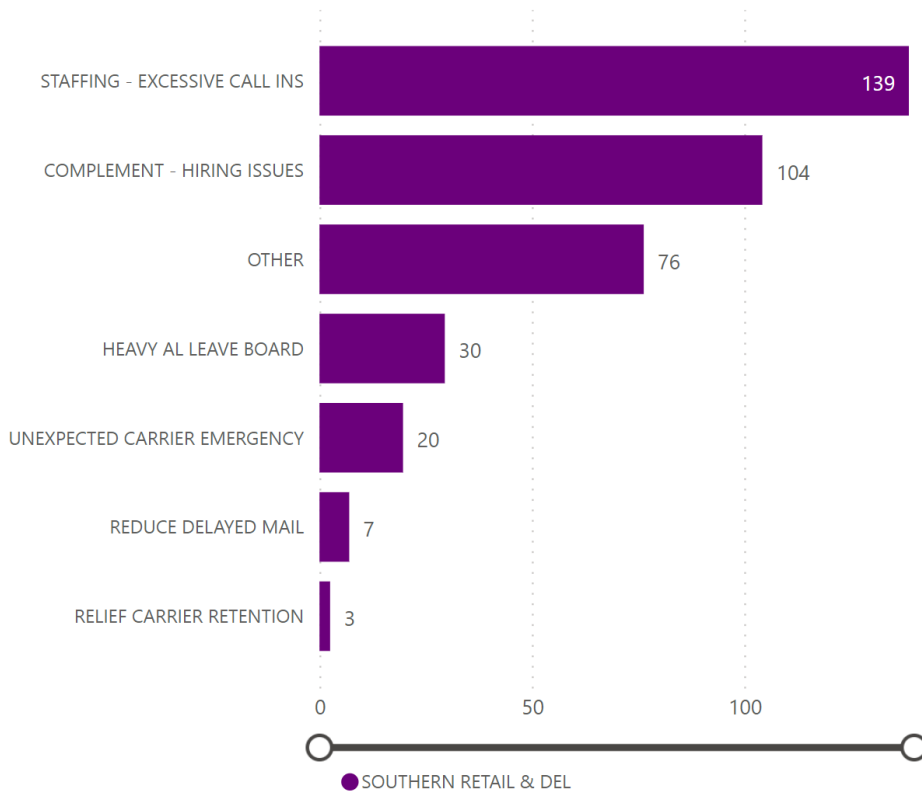

Total

1,940.77

Total Hours by Reason

Southern

Area	District	Hours
SOUTHERN RETAIL & DEL	SOUTH CAROLINA	94.75
SOUTHERN RETAIL & DEL	AR-OK	73.17
SOUTHERN RETAIL & DEL	TEXAS 1	56.92
SOUTHERN RETAIL & DEL	TENNESSEE	28.17
SOUTHERN RETAIL & DEL	TEXAS 3	21.50
SOUTHERN RETAIL & DEL	FLORIDA 3	18.92
SOUTHERN RETAIL & DEL	FLORIDA 2	18.00
SOUTHERN RETAIL & DEL	AL-MS	16.92
SOUTHERN RETAIL & DEL	TEXAS 2	15.25
SOUTHERN RETAIL & DEL	GEORGIA	11.42
SOUTHERN RETAIL & DEL	PUERTO RICO	11.00
SOUTHERN RETAIL & DEL	LOUISIANA	8.75
SOUTHERN RETAIL & DEL	FLORIDA 1	3.25
Total		378.00

Total Hours by Reason

WestPac

Area	District	Hours
WESTPAC RETAIL & DELI	ID-MT-OR	474.00
WESTPAC RETAIL & DELI	WASHINGTON	267.83
WESTPAC RETAIL & DELI	NV-UT	164.00
WESTPAC RETAIL & DELI	CO-WY	159.58
WESTPAC RETAIL & DELI	CALIFORNIA 1	116.75
WESTPAC RETAIL & DELI	CALIFORNIA 2	100.58
WESTPAC RETAIL & DELI	AZ-NM	38.33
WESTPAC RETAIL & DELI	ALASKA	22.33
Total		1,343.42

Total Hours by Reason