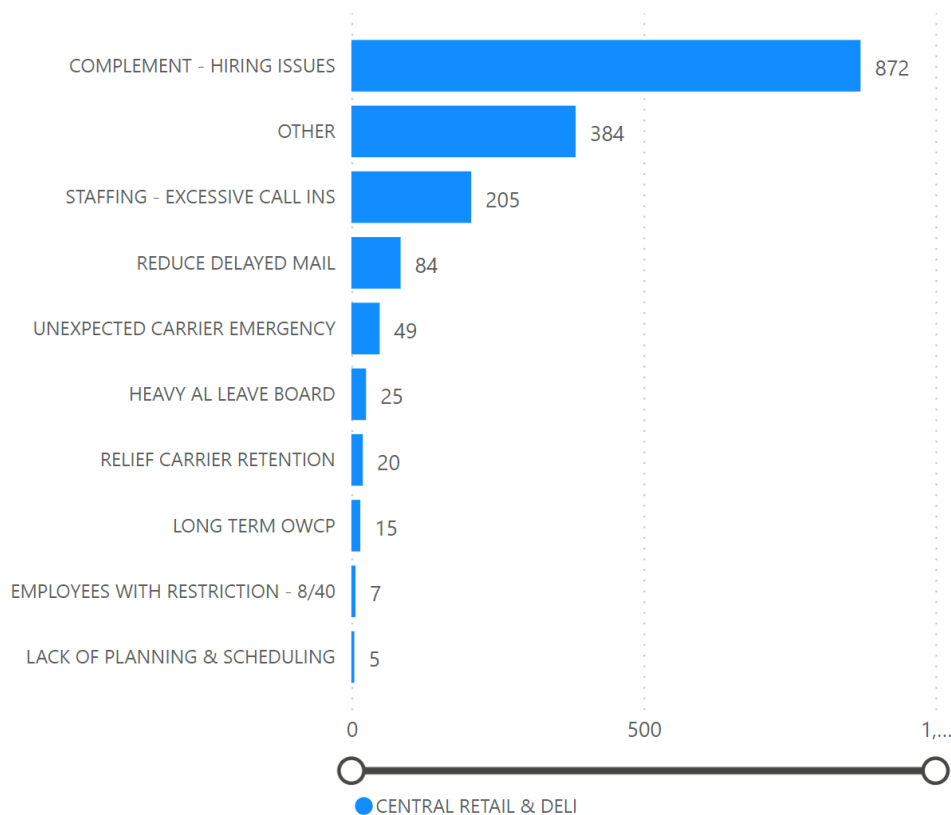

Central

Area	District	Hours
CENTRAL RETAIL & DELI	MN-ND	563.87
CENTRAL RETAIL & DELI	IA-NE-SD	295.42
CENTRAL RETAIL & DELI	WISCONSIN	215.92
CENTRAL RETAIL & DELI	KS-MO	160.17
CENTRAL RETAIL & DELI	ILLINOIS 2	133.25
CENTRAL RETAIL & DELI	OHIO 1	84.50
CENTRAL RETAIL & DELI	INDIANA	75.25
CENTRAL RETAIL & DELI	MICHIGAN 2	67.92
CENTRAL RETAIL & DELI	KY-WV	29.00
CENTRAL RETAIL & DELI	ILLINOIS 1	20.42
CENTRAL RETAIL & DELI	MICHIGAN 1	12.75
CENTRAL RETAIL & DELI	OHIO 2	7.00
Total		1,665.45

Total Hours by Reason