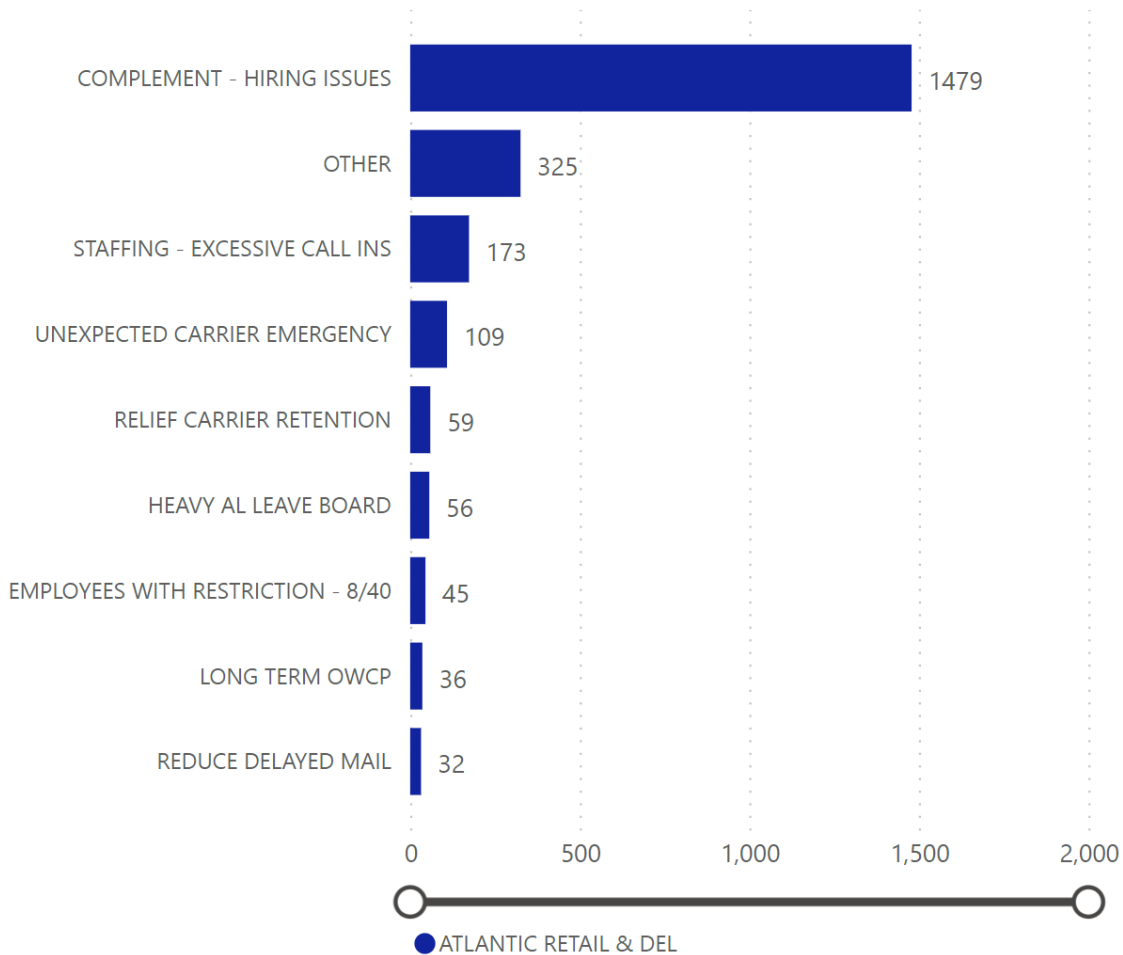

Atlantic

Area	District	Hours
ATLANTIC RETAIL & DEL	ME-NH-VT	1,055.02
ATLANTIC RETAIL & DEL	NEW YORK 3	378.83
ATLANTIC RETAIL & DEL	PENNSYLVANIA 1	287.17
ATLANTIC RETAIL & DEL	NORTH CAROLINA	270.42
ATLANTIC RETAIL & DEL	MA-RI	190.83
ATLANTIC RETAIL & DEL	VIRGINIA	60.83
ATLANTIC RETAIL & DEL	DE-PA2	32.83
ATLANTIC RETAIL & DEL	MARYLAND	26.00
ATLANTIC RETAIL & DEL	CONNECTICUT	6.25
ATLANTIC RETAIL & DEL	NEW JERSEY	6.00

Total

2,314.18

Total Hours by Reason