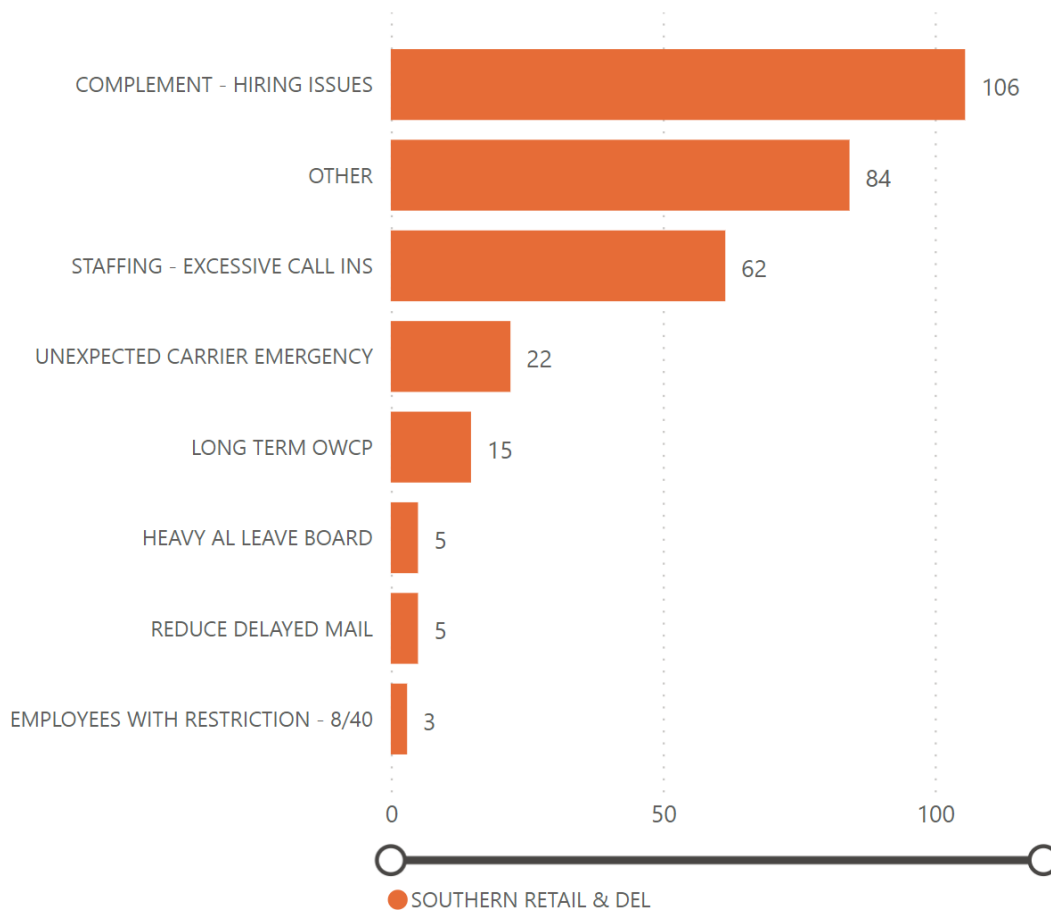

Southern

Area	District	Hours
SOUTHERN RETAIL & DEL	SOUTH CAROLINA	93.25
SOUTHERN RETAIL & DEL	AR-OK	77.17
SOUTHERN RETAIL & DEL	AL-MS	31.58
SOUTHERN RETAIL & DEL	TENNESSEE	27.00
SOUTHERN RETAIL & DEL	GEORGIA	21.83
SOUTHERN RETAIL & DEL	TEXAS 2	15.58
SOUTHERN RETAIL & DEL	TEXAS 1	13.50
SOUTHERN RETAIL & DEL	FLORIDA 1	9.00
SOUTHERN RETAIL & DEL	FLORIDA 3	6.25
SOUTHERN RETAIL & DEL	LOUISIANA	6.00

Total 301.17

Total Hours by Reason